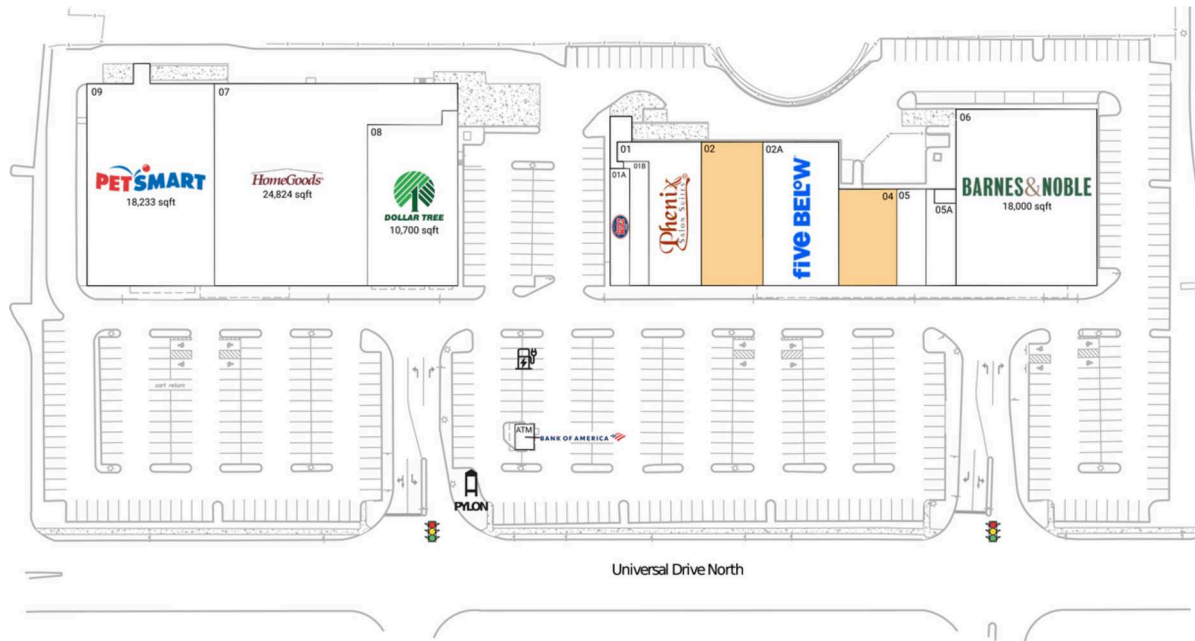

North Haven Crossing

New Haven, CT

41.3565, -72.872
410 Universal Drive N | North Haven, CT 06473

Available Space

02	6,397 SF
04	4,060 SF

Current Retailers

ATM	Bank Of America	0 SF
01	Phenix Salon Suites	5,857 SF
01A	Jersey Mike's Subs	1,666 SF
01B	Bubbakoo's Burritos	1,793 SF
02A	Five Below	7,909 SF
05	Lumi Asian Fusion	2,044 SF
05A	Removery	1,804 SF
06	Barnes & Noble	18,000 SF
07	HomeGoods	24,824 SF
08	Dollar Tree	10,700 SF
09	PetSmart	18,233 SF