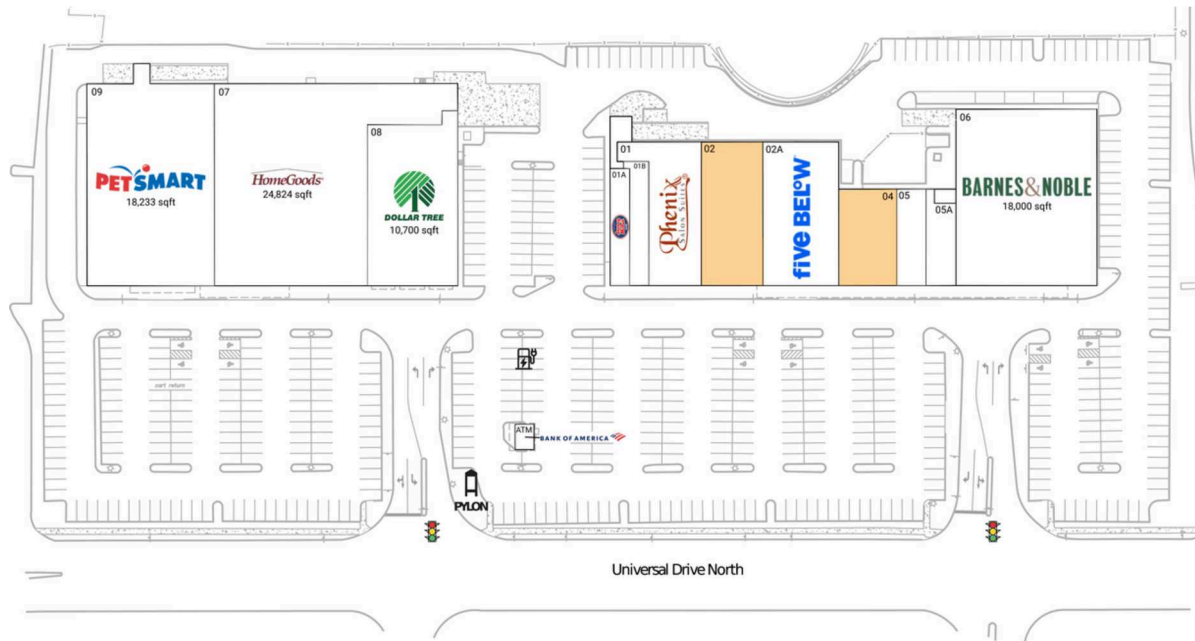

## Available Space

02	6,397 SF
04	4,060 SF

## Current Retailers

ATM	Bank Of America	0 SF
01	Phenix Salon Suites	5,857 SF
01A	Jersey Mike's Subs	1,666 SF
01B	Bubbakoo's Burritos	1,793 SF
02A	Five Below	7,909 SF
05	Lumi Asian Fusion	2,044 SF
05A	Removery	1,804 SF
06	Barnes & Noble	18,000 SF
07	HomeGoods	24,824 SF
08	Dollar Tree	10,700 SF
09	PetSmart	18,233 SF