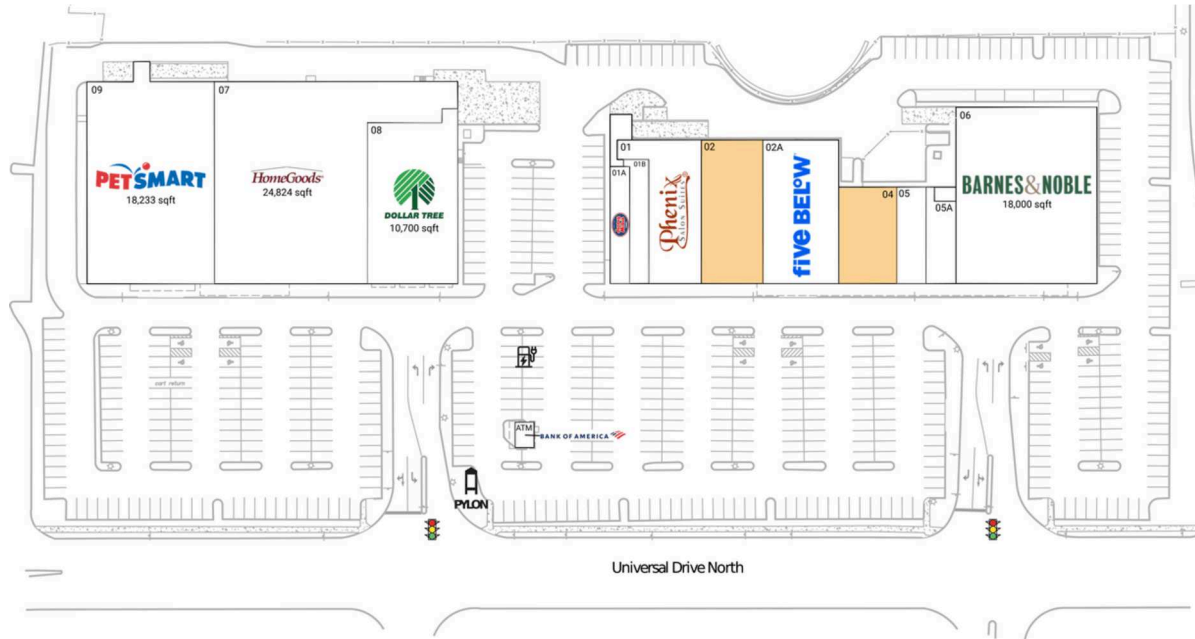

North Haven Crossing

New Haven, CT

41.3565, -72.872
410 Universal Drive N | North Haven, CT 06473

Available Space

02	6,397 SF
04	4,060 SF

Current Retailers

ATM	Bank Of America	0 SF
01	Phenix Salon Suites	5,857 SF
01A	Jersey Mike's Subs	1,666 SF
01B	Bubbakoo's Burritos	1,793 SF
02A	Five Below	7,909 SF
05	Lumi Asian Fusion	2,044 SF
05A	Removery	1,804 SF
06	Barnes & Noble	18,000 SF
07	HomeGoods	24,824 SF
08	Dollar Tree	10,700 SF
09	PetSmart	18,233 SF