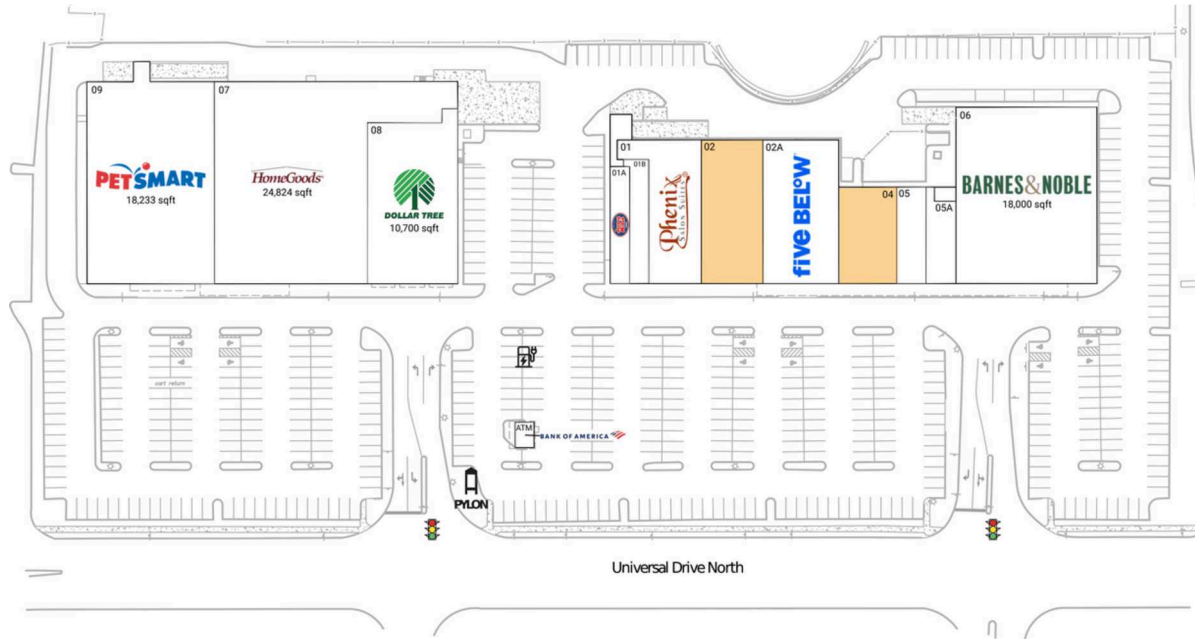

## Available Space

02	6,397 SF
04	4,060 SF

## Current Retailers

ATM	Bank Of America	0 SF
01	Phenix Salon Suites	5,857 SF
01A	Jersey Mike's Subs	1,666 SF
01B	Bubbakoo's Burritos	1,793 SF
02A	Five Below	7,909 SF
05	Lumi Asian Fusion	2,044 SF
05A	Removery	1,804 SF
06	Barnes & Noble	18,000 SF
07	HomeGoods	24,824 SF
08	Dollar Tree	10,700 SF
09	PetSmart	18,233 SF