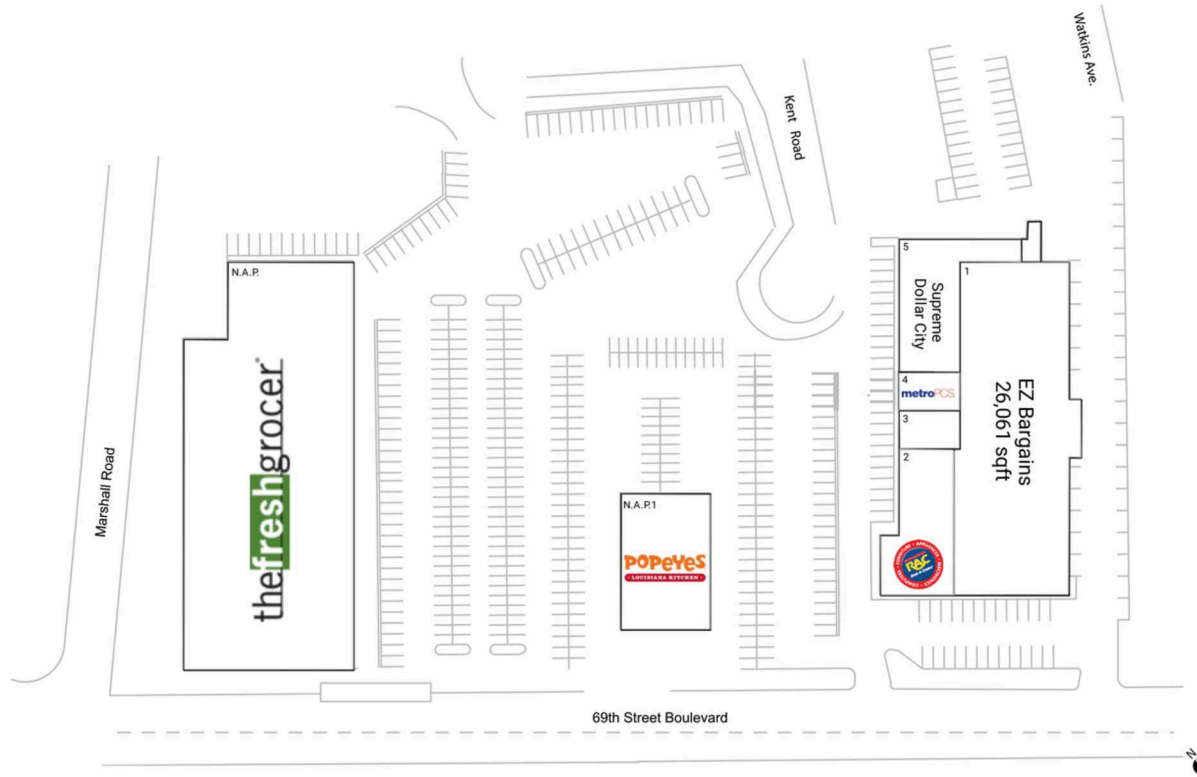

69th Street Plaza

Philadelphia-Camden-Wilmington, PA-NJ-DE-MD

39.953, -75.2565

501 South 69th Street | Upper Darby, PA 19082

Current Retailers

N.A.P.	The Fresh Grocer	0 SF
N.A.P.1	Popeyes	0 SF
1	EZ Bargains	26,061 SF
2	Rent-A-Center	6,200 SF
3	Carib Grill Caribbean Restaurant	1,300 SF
4	MetroPCS	1,650 SF
5	Supreme Dollar City	6,500 SF