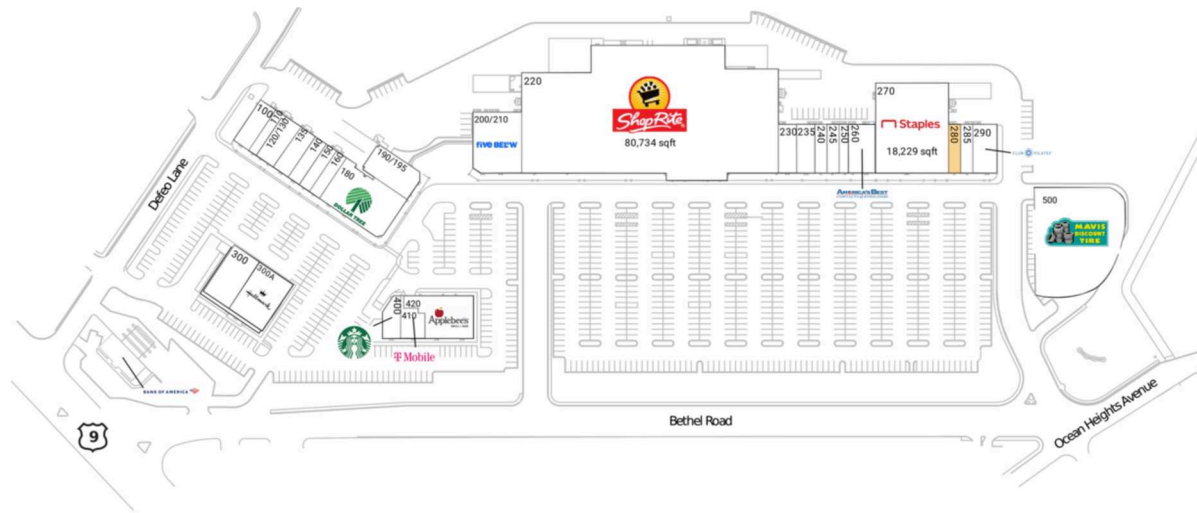

Ocean Heights Plaza

Atlantic City-Hammonton, NJ

39.3323, -74.5954
319 Bethel Road | Somers Point, NJ 08244

4058

Available Space

280 1,600 SF

Current Retailers

N.A.P.	Bank Of America	0 SF
100	Fyzical Therapy & Balance Centers	2,054 SF
110	Sport Clips	1,230 SF
120/130	Somers Point Dental	2,645 SF
135	Somers Point Dental	2,220 SF
140	Ocean Garden Kitchen	1,760 SF
150	Edible Arrangements	1,600 SF
160	Ocean Heights Foot And Body Massage	1,600 SF
180	Dollar Tree	9,552 SF
190/195	J Suites	4,370 SF
200/210	Five Below	7,756 SF
220	ShopRite	80,734 SF
230	Doggie Style Pets	2,400 SF
235	Manco & Manco's	2,400 SF
240	Tony Beef	1,600 SF
245	GameStop	1,600 SF
250	Supercuts	1,200 SF
260	America's Best Contacts & Eyeglasses	3,423 SF
270	Staples	18,229 SF
285	Tiffani Nail & Beauty Spa	1,600 SF
290	Club Pilates	3,200 SF
300	Village MD	4,778 SF
300A	Norman's Hallmark	6,000 SF
400	Starbucks	1,860 SF
410	T-Mobile	2,003 SF
420	Applebee's	6,169 SF
500	Mavis Discount Tire	5,600 SF