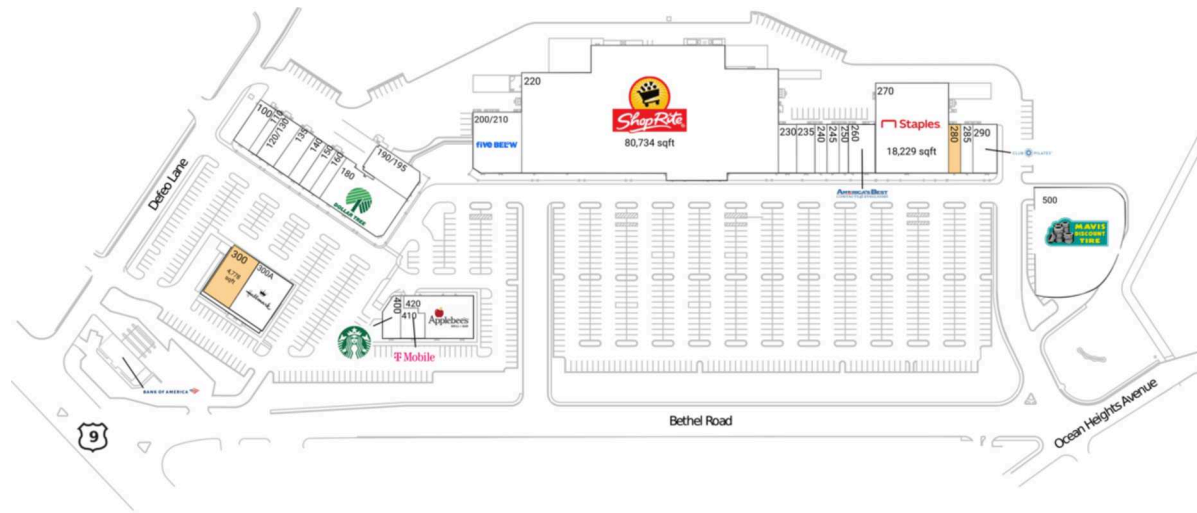

# Ocean Heights Plaza

Atlantic City-Hammonton, NJ

39.3323, -74.5954

319 Bethel Road | Somers Point, NJ 08244

## Available Space

280	1,600 SF
300	4,778 SF

## Current Retailers

N.A.P.	Bank Of America	0 SF
100	Fyzical Therapy & Balance Centers	2,054 SF
110	Sport Clips	1,230 SF
120/130	Somers Point Dental	2,645 SF
135	Somers Point Dental	2,220 SF
140	Ocean Garden Kitchen	1,760 SF
150	Edible Arrangements	1,600 SF
160	Ocean Heights Foot And Body Massage	1,600 SF
180	Dollar Tree	9,552 SF
190/195	J Suites	4,370 SF
200/210	Five Below	7,756 SF
220	ShopRite	80,734 SF
230	Doggie Style Pets	2,400 SF
235	Manco & Manco's	2,400 SF
240	Tony Beef	1,600 SF
245	GameStop	1,600 SF
250	Supercuts	1,200 SF
260	America's Best Contacts & Eyeglasses	3,423 SF
270	Staples	18,229 SF
285	Tiffani Nail & Beauty Spa	1,600 SF
290	Club Pilates	3,200 SF
300A	Norman's Hallmark	6,000 SF
400	Starbucks	1,860 SF
410	T-Mobile	2,003 SF
420	Applebee's	6,169 SF
500	Mavis Discount Tire	5,600 SF