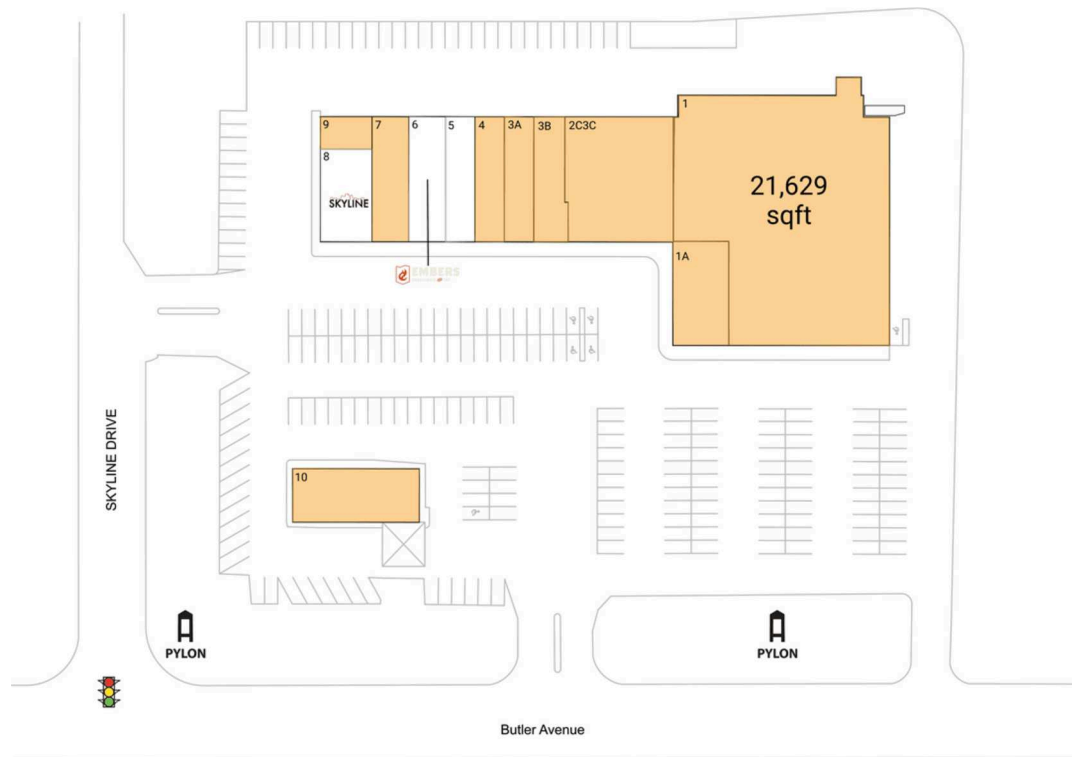

Chalfont Village Shopping Center

Philadelphia-Camden-Wilmington, PA-NJ-DE-MD

40.2798, -75.2149
219-241 W. Butler Ave | Chalfont, PA 18914

Available Space

1	21,629 SF
1A	1,156 SF
2C3C	6,200 SF
3A	1,700 SF
3B	1,900 SF
4	1,700 SF
7	2,125 SF
9	768 SF
10	3,096 SF

Current Retailers

5	Tu Casa	1,700 SF
6	Embers Smokehouse & Tap	2,125 SF
8	Skyline Tavern & Restaurant	1,952 SF

4014