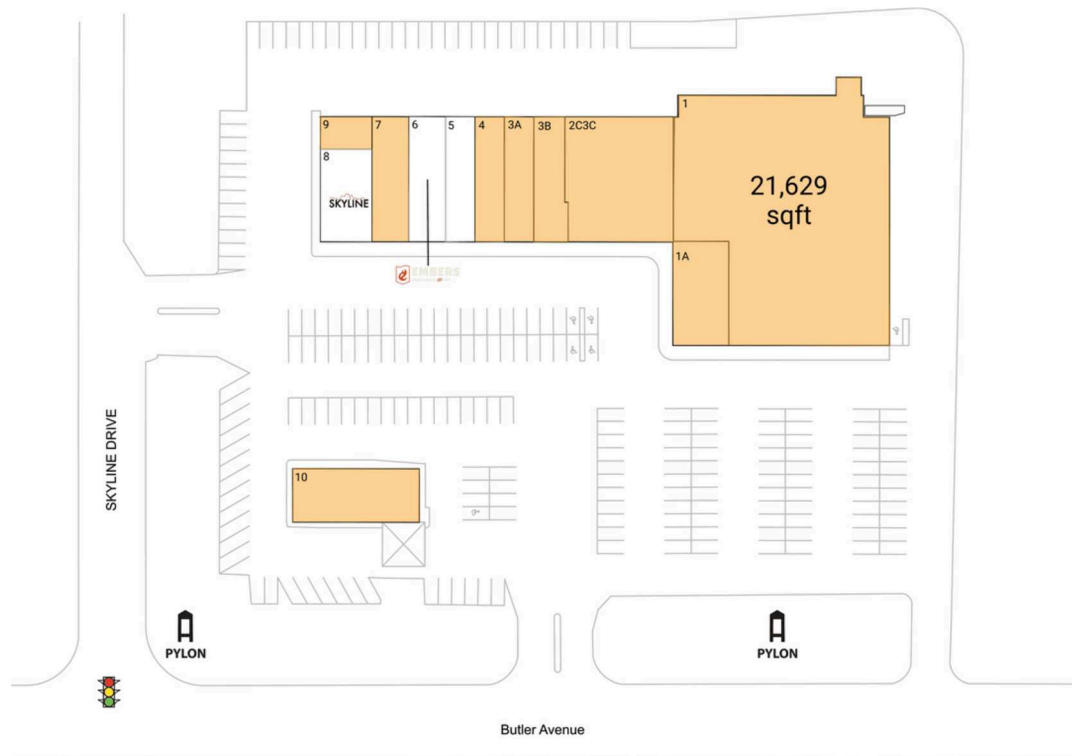

Chalfont Village Shopping Center

Philadelphia-Camden-Wilmington, PA-NJ-DE-MD

40.2798, -75.2149
219-241 W. Butler Ave | Chalfont, PA 18914

Available Space

1	21,629 SF
1A	1,156 SF
2C3C	6,200 SF
3A	1,700 SF
3B	1,900 SF
4	1,700 SF
7	2,125 SF
9	768 SF
10	3,096 SF

Current Retailers

5	Tu Casa	1,700 SF
6	Embers Smokehouse & Tap	2,125 SF
8	Skyline Tavern & Restaurant	1,952 SF

4014