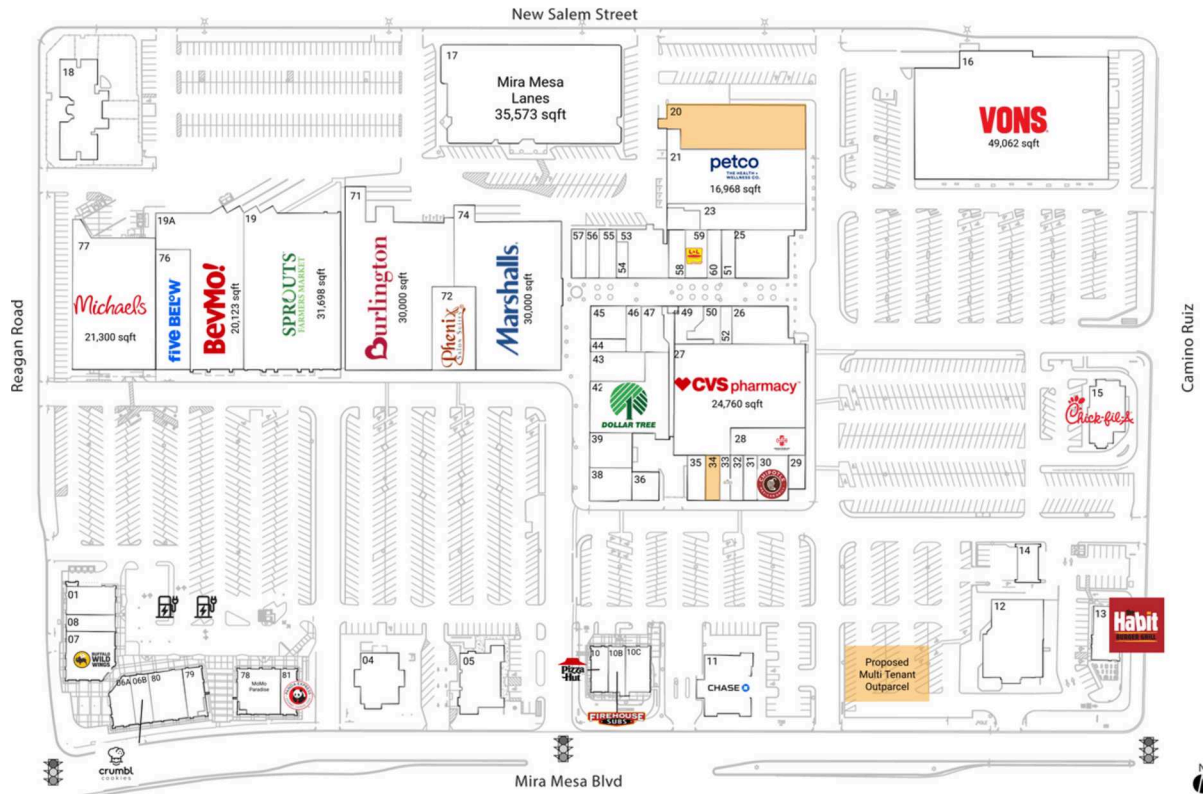

Village at Mira Mesa

San Diego-Chula Vista-Carlsbad, CA

32.9141, -117.1483
8110 - 8340 Mira Mesa Boulevard | San Diego, CA 92126

Available Space

OPO 1	0 SF
20	9,610 SF
34	1,344 SF

Current Retailers

01	Bafang Dumpling	3,080 SF	32	Great Clips	975 SF
04	Manna BBQ	3,888 SF	33	Robeks	975 SF
05	Mission Federal	5,465 SF	35	Isshido Ramen	1,704 SF
	Credit Union		36	Yogurtland	1,480 SF
06A	Mostra Coffee	2,000 SF	38	California Coast	3,356 SF
06B	Crumb! Cookies	1,841 SF		Credit Union	
07	Buffalo Wild Wings	4,560 SF	39	Collins Family	3,088 SF
08	Shawarma Guys	1,516 SF		Jewelers	
10	Pizza Hut	1,600 SF	42	Dollar Tree	9,057 SF
10B	Firehouse Subs	1,600 SF	43	Shoe Shack	3,304 SF
10C	Cotixan Mexican	2,000 SF	44	Hairworks	960 SF
	Food		45	Total Vision	1,920 SF
11	Chase	4,000 SF	46	Kumon	1,229 SF
12	Chubby Cattle BBQ	9,000 SF	47	Ark Massage Spa	2,738 SF
13	The Habit Burger	3,200 SF	48	Aloha Scent	230 SF
	Grill		49	Pokeland	1,275 SF
14	Valvoline Instant Oil	1,617 SF	50	Matcha Cafe Maiko	1,125 SF
	Change		51	Ding Tea	1,421 SF
15	Chick-fil-A	4,343 SF	52	Impression Dental	2,150 SF
16	Vons	49,062 SF		Group	
17	Mira Mesa Lanes	35,573 SF	53	District 6 GastroBar	3,900 SF
18	Childtime Children's	6,000 SF	54	Perfect Beauty Bar	750 SF
	Centers		55	H&R Block	1,750 SF
19	Sprouts Farmers	31,698 SF	56	Pista House	1,330 SF
	Market		57	Daniel's Jewelers	1,470 SF
19A	Bevmo	20,123 SF	58	Tori Nail Bar & Spa	1,504 SF
21	Petco	16,968 SF	59	L&L Hawaiian	2,759 SF
23	Charter School Of	6,100 SF		Barbeque	
	San Diego		60	Mesa Barber Shop	1,252 SF
25	Crab Hut	5,023 SF	71	Burlington	30,000 SF
26	Little Sakana	4,340 SF	72	Phenix Salon Suites	8,000 SF
27	CVS/Pharmacy	24,760 SF	74	Marshalls	30,000 SF
28	AFC Urgent Care	5,640 SF	76	Five Below	8,570 SF
29	The Flame Broiler-	1,206 SF	77	Michaels	21,300 SF
	The Rice Bowl King		78	MoMo Paradise	3,525 SF
30	Chipotle Mexican	2,900 SF	79	Sunmerry Bakery	1,800 SF
	Grill		80	Spectrum	3,500 SF
31	Baskin-Robbins	1,300 SF	81	Panda Express	2,000 SF