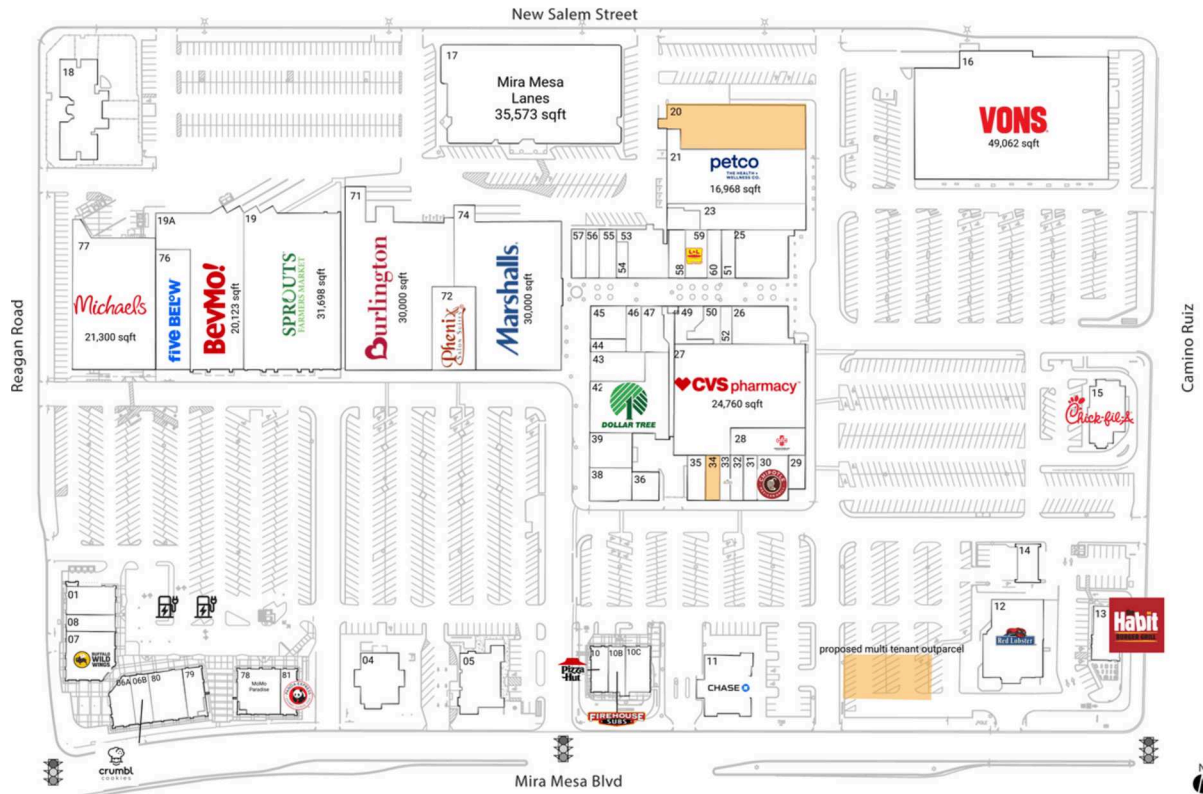

Village at Mira Mesa

San Diego-Chula Vista-Carlsbad, CA

32.9141, -117.1483
8110 - 8340 Mira Mesa Boulevard | San Diego, CA 92126

Available Space

Outp 1	0 SF
20	9,610 SF
34	1,344 SF

Current Retailers

01	Bafang Dumpling	3,080 SF	32	Great Clips	975 SF
04	Manna BBQ	3,888 SF	33	Robeks	975 SF
05	Mission Federal	5,465 SF	35	Isshido Ramen	1,704 SF
	Credit Union		36	Yogurtland	1,480 SF
06A	Mostra Coffee	2,000 SF	38	California Coast	3,356 SF
06B	Crumb! Cookies	1,841 SF		Credit Union	
07	Buffalo Wild Wings	4,560 SF	39	Collins Family	3,088 SF
08	Shawarma Guys	1,516 SF		Jewelers	
10	Pizza Hut	1,600 SF	42	Dollar Tree	9,057 SF
10B	Firehouse Subs	1,600 SF	43	Shoe Shack	3,304 SF
10C	Cotixan Mexican	2,000 SF	44	Hairworks	960 SF
	Food		45	Total Vision	1,920 SF
11	Chase	4,000 SF	46	Kumon	1,229 SF
12	Red Lobster	9,000 SF	47	Ark Massage Spa	2,738 SF
13	The Habit Burger Grill	3,200 SF	48	Aloha Scent	230 SF
			49	Pokeland	1,275 SF
14	Valvoline Instant Oil Change	1,617 SF	50	Matcha Cafe Maiko	1,125 SF
15	Chick-fil-A	4,343 SF	51	Ding Tea	1,421 SF
16	Vons	49,062 SF	52	Impression Dental Group	2,150 SF
17	Mira Mesa Lanes	35,573 SF	53	District 6 GastroBar	3,900 SF
18	Childtime Children's Centers	6,000 SF	54	Perfect Beauty Bar	750 SF
19	Sprouts Farmers Market	31,698 SF	55	H&R Block	1,750 SF
			56	Pista House	1,330 SF
19A	Bevmo	20,123 SF	57	Daniel's Jewelers	1,470 SF
21	Petco	16,968 SF	58	Tori Nail Bar & Spa	1,504 SF
23	Charter School Of San Diego	6,100 SF	59	L&L Hawaiian Barbeque	2,759 SF
			60	Mesa Barber Shop	1,252 SF
25	Crab Hut	5,023 SF	71	Burlington	30,000 SF
26	Little Sakana	4,340 SF	72	Phenix Salon Suites	8,000 SF
27	CVS/Pharmacy	24,760 SF	74	Marshalls	30,000 SF
28	AFC Urgent Care	5,640 SF	76	Five Below	8,570 SF
29	The Flame Broiler-	1,206 SF	77	Michaels	21,300 SF
	The Rice Bowl King		78	MoMo Paradise	3,525 SF
30	Chipotle Mexican Grill	2,900 SF	79	Sunmerry Bakery	1,800 SF
			80	Spectrum	3,500 SF
31	Baskin-Robbins	1,300 SF	81	Panda Express	2,000 SF