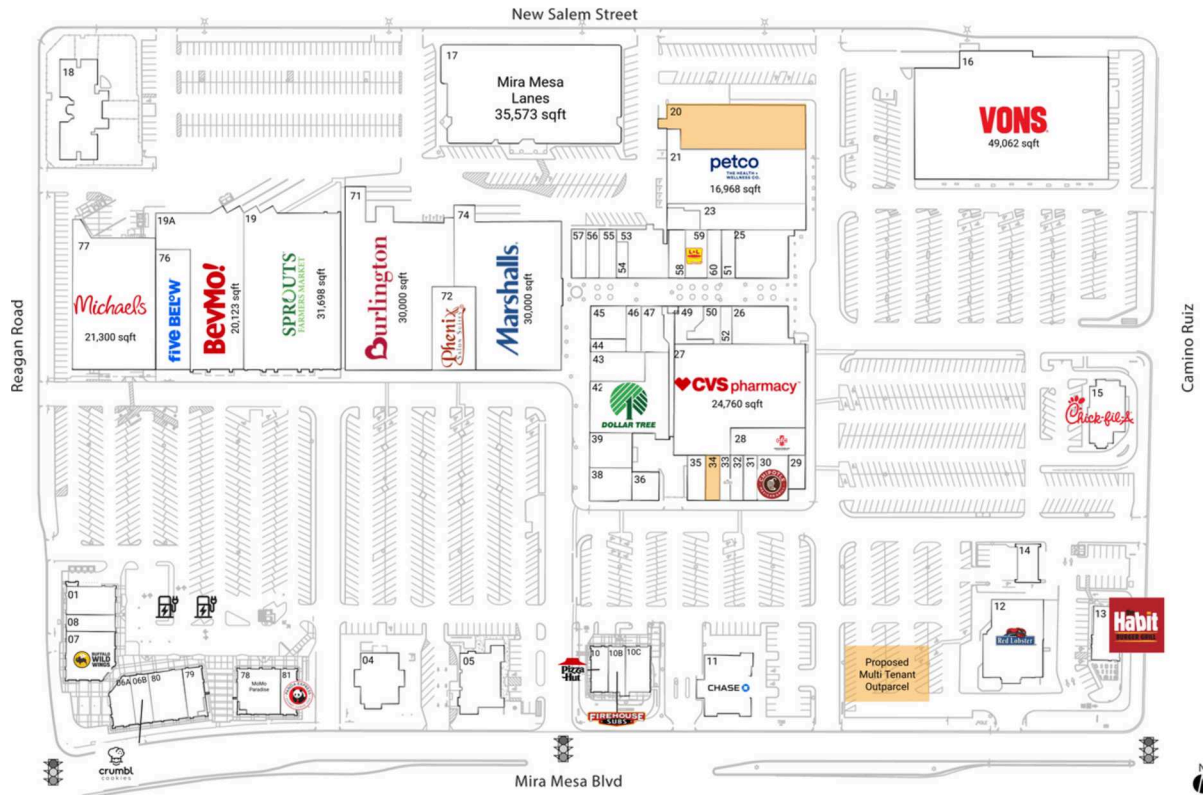

# Village at Mira Mesa

San Diego-Chula Vista-Carlsbad, CA

32.9141, -117.1483  
8110 - 8340 Mira Mesa Boulevard | San Diego, CA 92126

## Available Space

OTP	0 SF
20	9,610 SF
34	1,344 SF

## Current Retailers

01	Bafang Dumpling	3,080 SF	32	Great Clips	975 SF
04	Manna BBQ	3,888 SF	33	Robeks	975 SF
05	Mission Federal	5,465 SF	35	Isshido Ramen	1,704 SF
	Credit Union		36	Yogurtland	1,480 SF
06A	Mostra Coffee	2,000 SF	38	California Coast	3,356 SF
06B	Crumb! Cookies	1,841 SF		Credit Union	
07	Buffalo Wild Wings	4,560 SF	39	Collins Family	3,088 SF
08	Shawarma Guys	1,516 SF		Jewelers	
10	Pizza Hut	1,600 SF	42	Dollar Tree	9,057 SF
10B	Firehouse Subs	1,600 SF	43	Shoe Shack	3,304 SF
10C	Cotixan Mexican	2,000 SF	44	Hairworks	960 SF
	Food		45	Total Vision	1,920 SF
11	Chase	4,000 SF	46	Kumon	1,229 SF
12	Red Lobster	9,000 SF	47	Ark Massage Spa	2,738 SF
13	The Habit Burger Grill	3,200 SF	48	Aloha Scent	230 SF
			49	Pokeland	1,275 SF
14	Valvoline Instant Oil Change	1,617 SF	50	Matcha Cafe Maiko	1,125 SF
15	Chick-fil-A	4,343 SF	51	Ding Tea	1,421 SF
16	Vons	49,062 SF	52	Impression Dental Group	2,150 SF
17	Mira Mesa Lanes	35,573 SF	53	District 6 GastroBar	3,900 SF
18	Childtime Children's Centers	6,000 SF	54	Perfect Beauty Bar	750 SF
19	Sprouts Farmers Market	31,698 SF	55	H&R Block	1,750 SF
			56	Pista House	1,330 SF
19A	Bevmo	20,123 SF	57	Daniel's Jewelers	1,470 SF
21	Petco	16,968 SF	58	Tori Nail Bar & Spa	1,504 SF
23	Charter School Of San Diego	6,100 SF	59	L&L Hawaiian Barbeque	2,759 SF
			60	Mesa Barber Shop	1,252 SF
25	Crab Hut	5,023 SF	71	Burlington	30,000 SF
26	Little Sakana	4,340 SF	72	Phenix Salon Suites	8,000 SF
27	CVS/Pharmacy	24,760 SF	74	Marshalls	30,000 SF
28	AFC Urgent Care	5,640 SF	76	Five Below	8,570 SF
29	The Flame Broiler-The Rice Bowl King	1,206 SF	77	Michaels	21,300 SF
			78	MoMo Paradise	3,525 SF
30	Chipotle Mexican Grill	2,900 SF	79	Sunmerry Bakery	1,800 SF
			80	Spectrum	3,500 SF
31	Baskin-Robbins	1,300 SF	81	Panda Express	2,000 SF