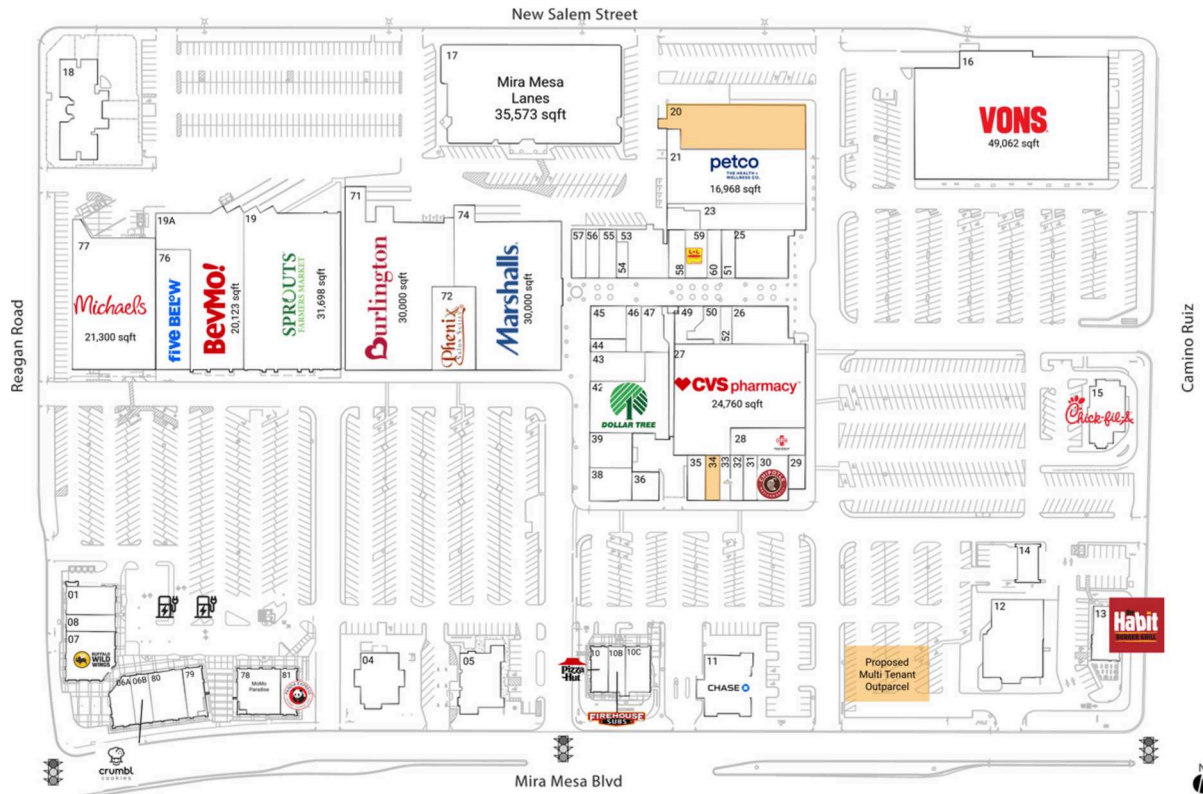

Village at Mira Mesa

San Diego-Chula Vista-Carlsbad, CA

32.9141, -117.1483
8110 - 8340 Mira Mesa Boulevard | San Diego, CA 92126

Available Space

OTP	0 SF
20	9,610 SF
34	1,344 SF

Current Retailers

01	Bafang Dumpling	3,080 SF	32	Great Clips	975 SF
04	Manna BBQ	3,888 SF	33	Robeks	975 SF
05	Mission Federal	5,465 SF	35	Isshido Ramen	1,704 SF
	Credit Union		36	Yogurtland	1,480 SF
06A	Mostra Coffee	2,000 SF	38	California Coast	3,356 SF
06B	Crumb! Cookies	1,841 SF		Credit Union	
07	Buffalo Wild Wings	4,560 SF	39	Collins Family	3,088 SF
08	Shawarma Guys	1,516 SF		Jewelers	
10	Pizza Hut	1,600 SF	42	Dollar Tree	9,057 SF
10B	Firehouse Subs	1,600 SF	43	Shoe Shack	3,304 SF
10C	Cotixan Mexican	2,000 SF	44	Hairworks	960 SF
	Food		45	Total Vision	1,920 SF
11	Chase	4,000 SF	46	Kumon	1,229 SF
12	Chubby Cattle BBQ	9,000 SF	47	Ark Massage Spa	2,738 SF
13	The Habit Burger	3,200 SF	48	Aloha Scent	230 SF
	Grill		49	Pokeland	1,275 SF
14	Valvoline Instant Oil	1,617 SF	50	Matcha Cafe Maiko	1,125 SF
	Change		51	Ding Tea	1,421 SF
15	Chick-fil-A	4,343 SF	52	Impression Dental	2,150 SF
16	Vons	49,062 SF		Group	
17	Mira Mesa Lanes	35,573 SF	53	District 6 GastroBar	3,900 SF
18	Childtime Children's	6,000 SF	54	Perfect Beauty Bar	750 SF
	Centers		55	H&R Block	1,750 SF
19	Sprouts Farmers	31,698 SF	56	Pista House	1,330 SF
	Market		57	Daniel's Jewelers	1,470 SF
19A	Bevmo	20,123 SF	58	Tori Nail Bar & Spa	1,504 SF
21	Petco	16,968 SF	59	L&L Hawaiian	2,759 SF
23	Charter School Of	6,100 SF		Barbeque	
	San Diego		60	Mesa Barber Shop	1,252 SF
25	Crab Hut	5,023 SF	71	Burlington	30,000 SF
26	Little Sakana	4,340 SF	72	Phenix Salon Suites	8,000 SF
27	CVS/Pharmacy	24,760 SF	74	Marshalls	30,000 SF
28	AFC Urgent Care	5,640 SF	76	Five Below	8,570 SF
29	The Flame Broiler-	1,206 SF	77	Michaels	21,300 SF
	The Rice Bowl King		78	MoMo Paradise	3,525 SF
30	Chipotle Mexican	2,900 SF	79	Sunmerry Bakery	1,800 SF
	Grill		80	Spectrum	3,500 SF
31	Baskin-Robbins	1,300 SF	81	Panda Express	2,000 SF