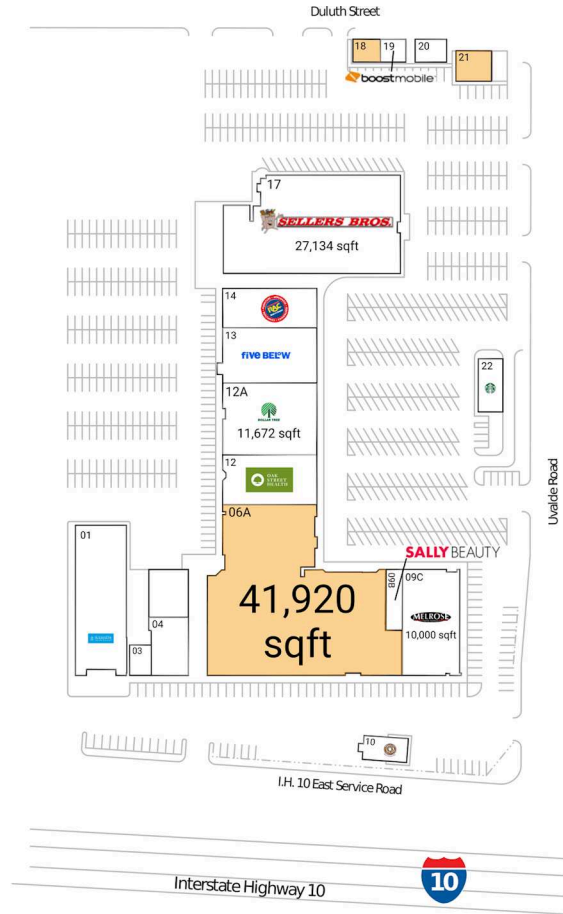

Northshore West

29.7724, -95.1877
13311 East Freeway | Houston, TX 77015

Available Space

06A	41,920 SF
18	960 SF
21	1,836 SF

Current Retailers

01	Kamada Plasma	12,000 SF
03	Ace Cash Express	1,200 SF
04	Hi Dental Care	3,600 SF
09B	Sally Beauty Supply	1,600 SF
09C	Melrose	10,000 SF
10	Shipley's Donuts	2,000 SF
12	Oak Street Health	7,180 SF
12A	Dollar Tree	11,672 SF
13	Five Below	9,360 SF
14	Rent-A-Center	4,239 SF
17	Sellers Bros.	27,134 SF
19	Boost Mobile	961 SF
20	Agua Pura	1,200 SF
22	Starbucks	2,356 SF

3033