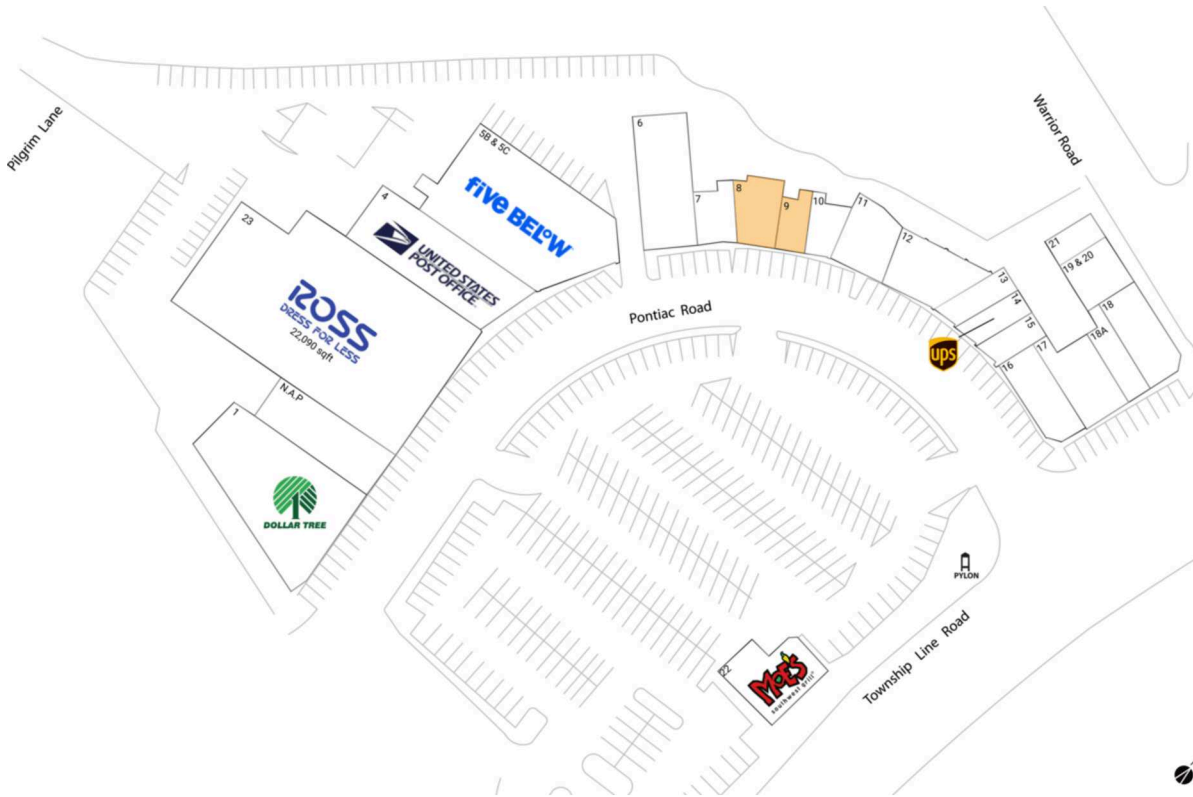

Pilgrim Gardens

Philadelphia-Camden-Wilmington, PA-NJ-DE-MD

39.9548, -75.3237
4911 Township Line Road | Drexel Hill, PA 19026

Available Space

8	1,524 SF
9	800 SF

Current Retailers

N.A.P	Appliance Difference	0 SF
1	Dollar Tree	8,700 SF
4	United States Post Office	6,175 SF
5B & 5C	Five Below	9,942 SF
6	Paul Carpinello DMD PC	3,780 SF
7	Wonder Nails	1,200 SF
10	Taiji Acucare	800 SF
11	Drexel Hill Dental	2,000 SF
12	Tank And Libby's	2,600 SF
13	Big League Haircuts	1,100 SF
14	The UPS Store	1,050 SF
15	Great Wall	900 SF
16	Tony Roni's	2,100 SF
17	Jabz Boxing	2,359 SF
18	T-Mobile	2,300 SF
18A	Pretzel Boys	1,000 SF
19 & 20	THAI AROY DEE	1,600 SF
21	Pilgrim Shoe Repair Shop	800 SF
22	Moe's Southwest Grill	2,403 SF
23	Ross Dress For Less	22,090 SF