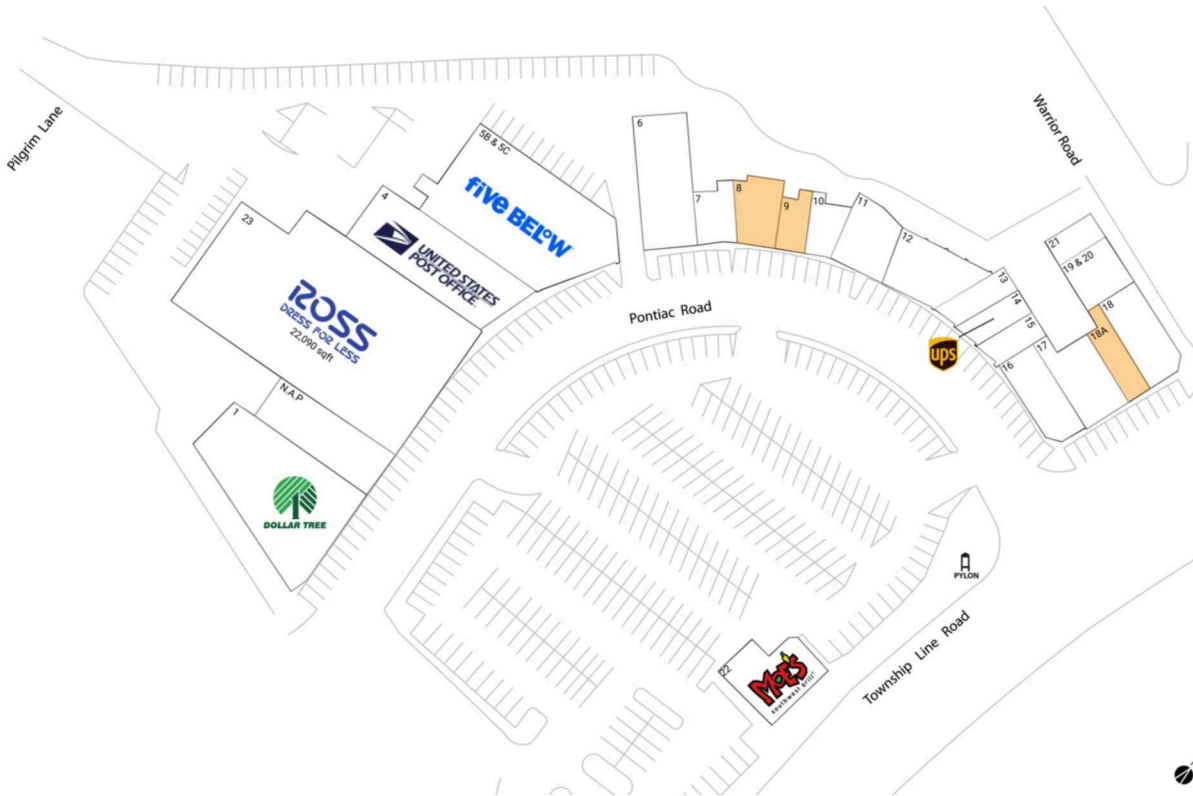

Pilgrim Gardens

Philadelphia-Camden-Wilmington, PA-NJ-DE-MD

39.9548, -75.3237
4911 Township Line Road | Drexel Hill, PA 19026

Available Space

8	1,524 SF
9	800 SF
18A	1,000 SF

Current Retailers

N.A.P	Appliance Difference	0 SF
1	Dollar Tree	8,700 SF
4	United States Post Office	6,175 SF
5B & 5C	Five Below	9,942 SF
6	Paul Carpinello DMD PC	3,780 SF
7	Wonder Nails	1,200 SF
10	Taiji Acucare	800 SF
11	Drexel Hill Dental	2,000 SF
12	Tank And Libby's	2,600 SF
13	Big League Haircuts	1,100 SF
14	The UPS Store	1,050 SF
15	Great Wall	900 SF
16	Tony Roni's	2,100 SF
17	Jabz Boxing	2,359 SF
18	T-Mobile	2,300 SF
19 & 20	THAI AROY DEE	1,600 SF
21	Pilgrim Shoe Repair Shop	800 SF
22	Moe's Southwest Grill	2,403 SF
23	Ross Dress For Less	22,090 SF