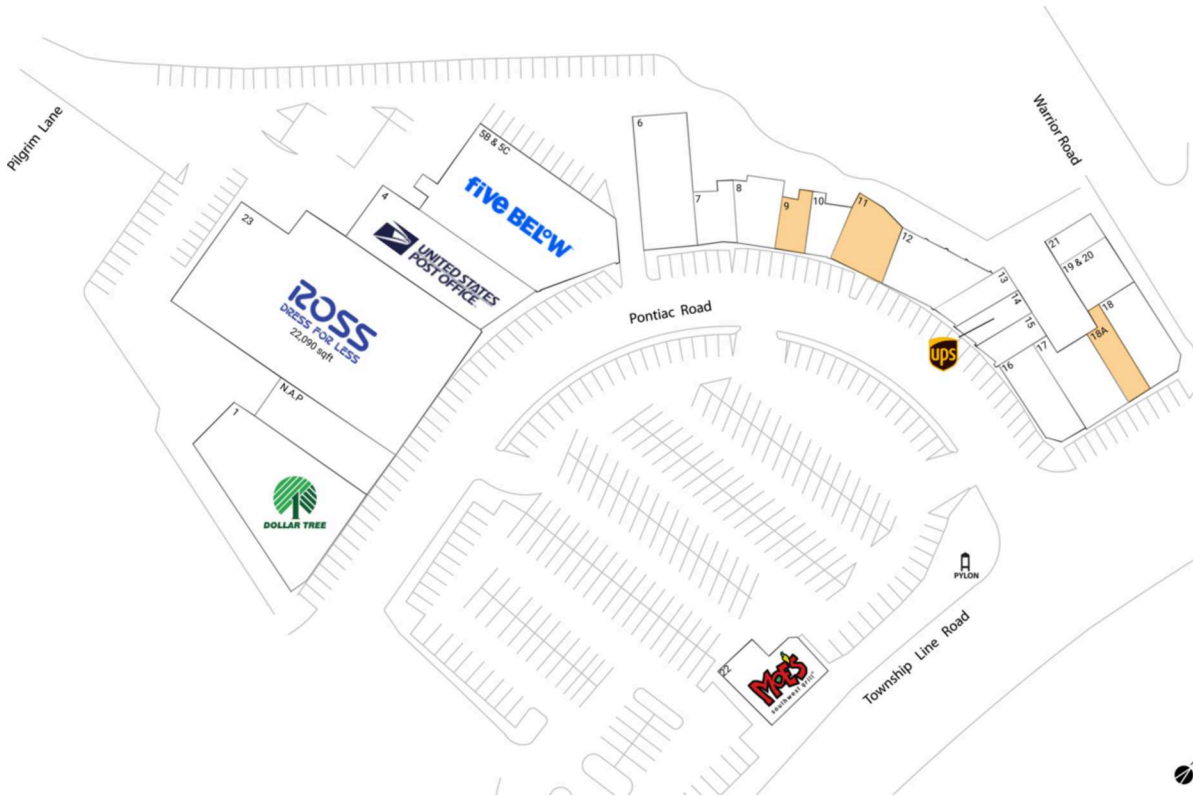

Pilgrim Gardens

Philadelphia-Camden-Wilmington, PA-NJ-DE-MD

39.9548, -75.3237
4911 Township Line Road | Drexel Hill, PA 19026

Available Space

9	800 SF
11	2,000 SF
18A	1,000 SF

Current Retailers

N.A.P	Appliance Difference	0 SF
1	Dollar Tree	8,700 SF
4	United States Post Office	6,175 SF
5B & 5C	Five Below	9,942 SF
6	Paul Carpinello DMD PC	3,780 SF
7	Wonder Nails	1,200 SF
8	Wireless Nation	1,524 SF
10	Taiji Acucare	800 SF
12	Tank And Libby's	2,600 SF
13	Big League Haircuts	1,100 SF
14	The UPS Store	1,050 SF
15	Great Wall	900 SF
16	Tony Roni's	2,100 SF
17	Jabz Boxing	2,359 SF
18	T-Mobile	2,300 SF
19 & 20	THAI AROY DEE	1,600 SF
21	Pilgrim Shoe Repair Shop	800 SF
22	Moe's Southwest Grill	2,403 SF
23	Ross Dress For Less	22,090 SF