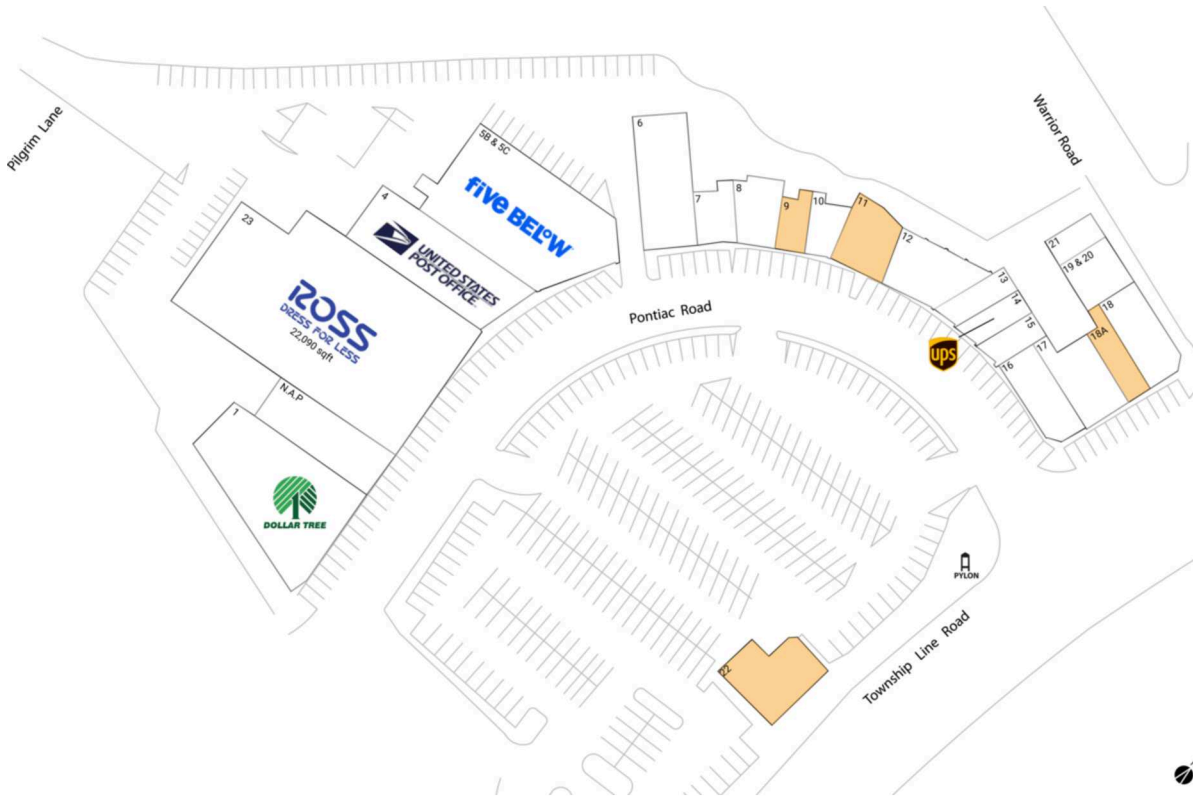

Pilgrim Gardens

Philadelphia-Camden-Wilmington, PA-NJ-DE-MD

39.9548, -75.3237
4911 Township Line Road | Drexel Hill, PA 19026

Available Space

9	800 SF
11	2,000 SF
18A	1,000 SF
22	2,403 SF

Current Retailers

N.A.P	Appliance Difference	0 SF
1	Dollar Tree	8,700 SF
4	United States Post Office	6,175 SF
5B & 5C	Five Below	9,942 SF
6	Paul Carpinello DMD PC	3,780 SF
7	Wonder Nails	1,200 SF
8	Wireless Nation	1,524 SF
10	Taiji Acucare	800 SF
12	Tank And Libby's	2,600 SF
13	Big League Haircuts	1,100 SF
14	The UPS Store	1,050 SF
15	Great Wall	900 SF
16	Tony Roni's	2,100 SF
17	Jabz Boxing	2,359 SF
18	T-Mobile	2,300 SF
19 & 20	THAI AROY DEE	1,600 SF
21	Pilgrim Shoe Repair Shop	800 SF
23	Ross Dress For Less	22,090 SF