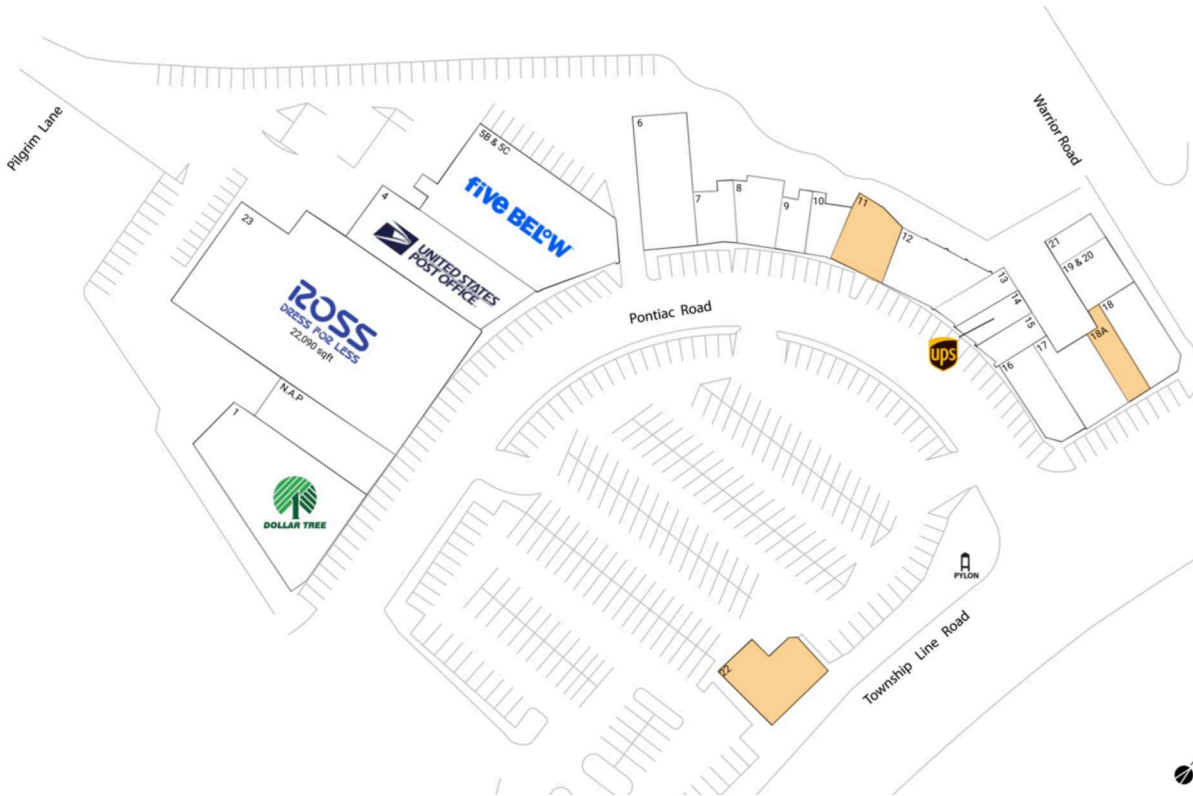

Pilgrim Gardens

Philadelphia-Camden-Wilmington, PA-NJ-DE-MD

39.9548, -75.3237
4911 Township Line Road | Drexel Hill, PA 19026

Available Space

11	2,000 SF
18A	1,000 SF
22	2,403 SF

Current Retailers

N.A.P	Appliance Difference	0 SF
1	Dollar Tree	8,700 SF
4	United States Post Office	6,175 SF
5B & 5C	Five Below	9,942 SF
6	Paul Carpinello DMD PC	3,780 SF
7	Wonder Nails	1,200 SF
8	Wireless Nation	1,524 SF
9	Bank Of America ATM	800 SF
10	Taiji Acucare	800 SF
12	Tank And Libby's	2,600 SF
13	Big League Haircuts	1,100 SF
14	The UPS Store	1,050 SF
15	Great Wall	900 SF
16	Tony Roni's	2,100 SF
17	Jabz Boxing	2,359 SF
18	T-Mobile	2,300 SF
19 & 20	THAI AROY DEE	1,600 SF
21	Pilgrim Shoe Repair Shop	800 SF
23	Ross Dress For Less	22,090 SF