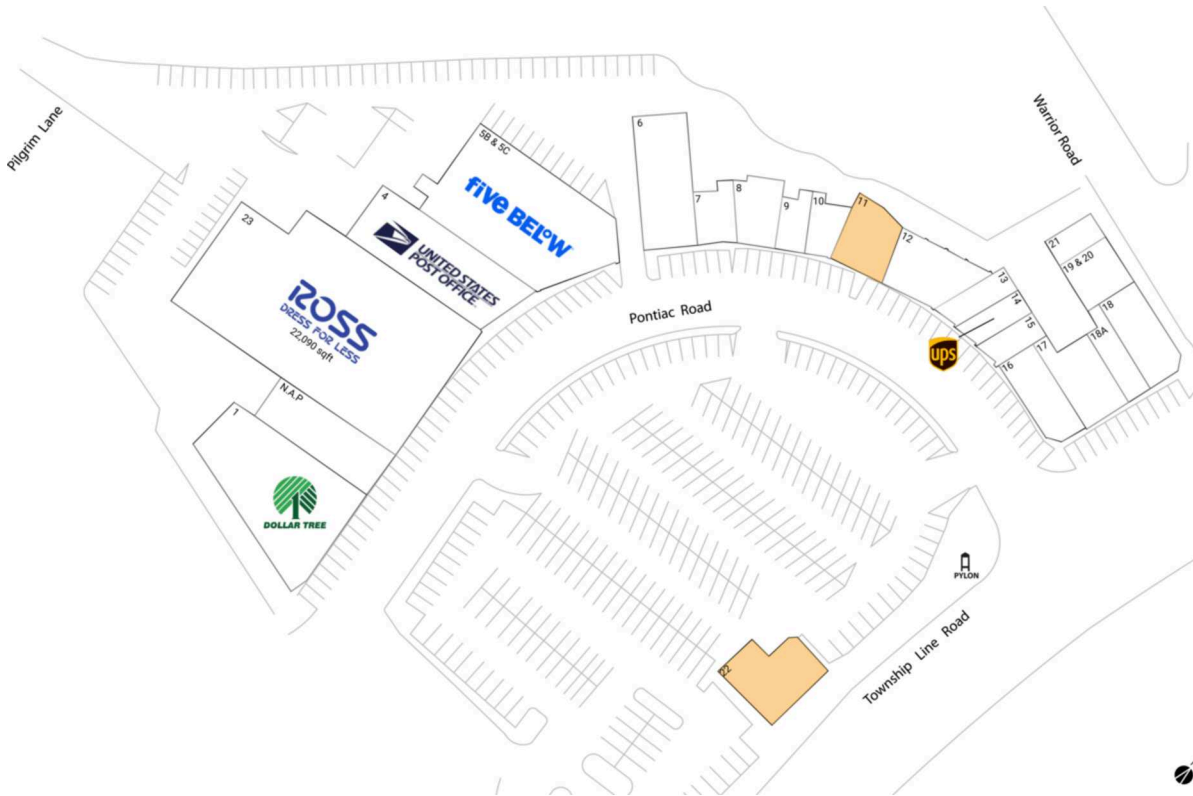

Pilgrim Gardens

Philadelphia-Camden-Wilmington, PA-NJ-DE-MD

39.9548, -75.3237
4911 Township Line Road | Drexel Hill, PA 19026

Available Space

11	2,000 SF
22	2,403 SF

Current Retailers

N.A.P	Appliance Difference	0 SF
1	Dollar Tree	8,700 SF
4	United States Post Office	6,175 SF
5B & 5C	Five Below	9,942 SF
6	Paul Carpinello DMD PC	3,780 SF
7	Wonder Nails	1,200 SF
8	Wireless Nation	1,524 SF
9	Bank Of America ATM	800 SF
10	Taiji Acucare	800 SF
12	Tank And Libby's	2,600 SF
13	Big League Haircuts	1,100 SF
14	The UPS Store	1,050 SF
15	Great Wall	900 SF
16	Tony Roni's	2,100 SF
17	Jabz Boxing	2,359 SF
18	T-Mobile	2,300 SF
18A	Bernie's Pretzel Bakery	1,000 SF
19 & 20	THAI AROY DEE	1,600 SF
21	Pilgrim Shoe Repair Shop	800 SF
23	Ross Dress For Less	22,090 SF