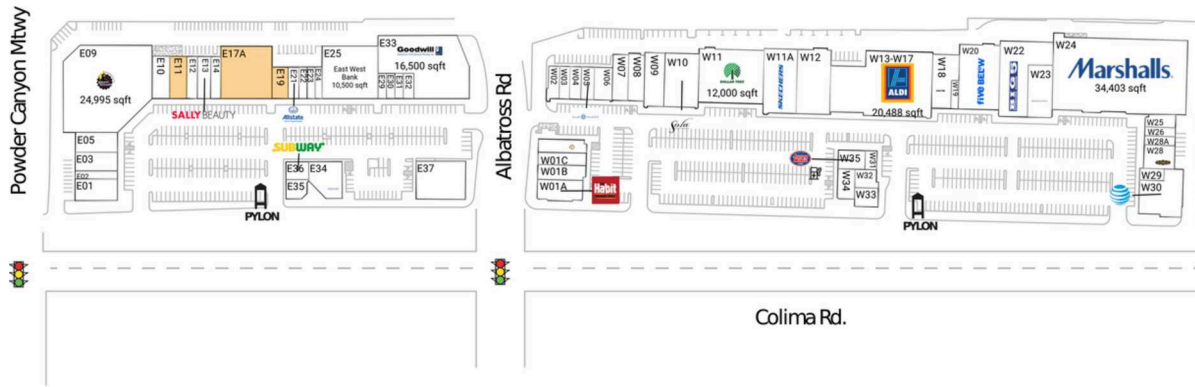

Puente Hills Town Center

Los Angeles-Long Beach-Anaheim, CA

33.9902, -117.9268
17342-17596 Colima Road | Rowland Heights, CA 91748

4071

Available Space

E11	2,560 SF
E17A	9,500 SF
E19	1,800 SF

Current Retailers

E01	MoMo Paradise	3,200 SF	W03	Colima Dental Group	1,200 SF
E02	Rowland Heights Jewelry Mart	1,200 SF	W04	Studio 79	1,300 SF
E03	Young Minds Academy	2,800 SF	W05	Club Pilates	1,500 SF
E05	Cabinet City	3,200 SF	W06	Chan Kee	2,100 SF
E09	Planet Fitness	24,995 SF	W07	ACES	2,368 SF
E10	One Beauty	2,640 SF	W08	Ms. Slim	2,732 SF
E12	ICJC Creations	1,600 SF	W09	Golden Bank	3,500 SF
E13	Sally Beauty Supply	2,000 SF	W10	Sola Salon	6,500 SF
E14	Innovation	1,600 SF	W11	Dollar Tree	12,000 SF
E21	Allstate	1,200 SF	W11A	SKECHERS	7,680 SF
E22	Penny's Flower Shop	900 SF	W12	Cathy Bank	7,320 SF
E23	ROBAM Kitchen Appliance	900 SF	W13-W17	ALDI	20,488 SF
E24	CT Nails	900 SF	W18	CosmoProf	4,280 SF
E25	East West Bank	10,500 SF	W19	Professional	729 SF
E29	Acuhealth Center	750 SF	W20	Five Below	9,000 SF
E30	Aspire Fitness	750 SF	W22	Big 5 Sporting Goods	9,275 SF
E31	Up Spine And Joint	750 SF	W23	Bath & Body Works	4,522 SF
E32	Minimore Hair Salon	960 SF	W24	Marshalls	34,403 SF
E33	Goodwill	16,500 SF	W25	Dirty Dog Grooming	1,100 SF
E34	America's Best Contacts & Eyeglasses	4,000 SF	W26	Omni Salon	825 SF
E35	Rockstar Noodle Bar	1,117 SF	W28	Nothing Bundt Cakes	2,475 SF
E36	Subway	1,138 SF	W28A	Larry Chen Collectibles	825 SF
E37	Elite Capital Holdings	9,476 SF	W29	Herbarn Acupuncture & Herb Ce	1,000 SF
W01A	The Habit Burger Grill	3,040 SF	W30	AT&T	6,000 SF
W01B	Dean Noodles	2,390 SF	W31	Cotti Coffee	770 SF
W01C	Higo Sushi	1,970 SF	W32	Ono Hawaiian BBQ	1,401 SF
W01D	Dave's Hot Chicken	2,113 SF	W33	The Halal Guys	1,500 SF
W02	Rowland Heights Photo & Mail	1,298 SF	W34	The Poke Co & Wings	1,839 SF
			W35	Jersey Mike's Subs	1,782 SF