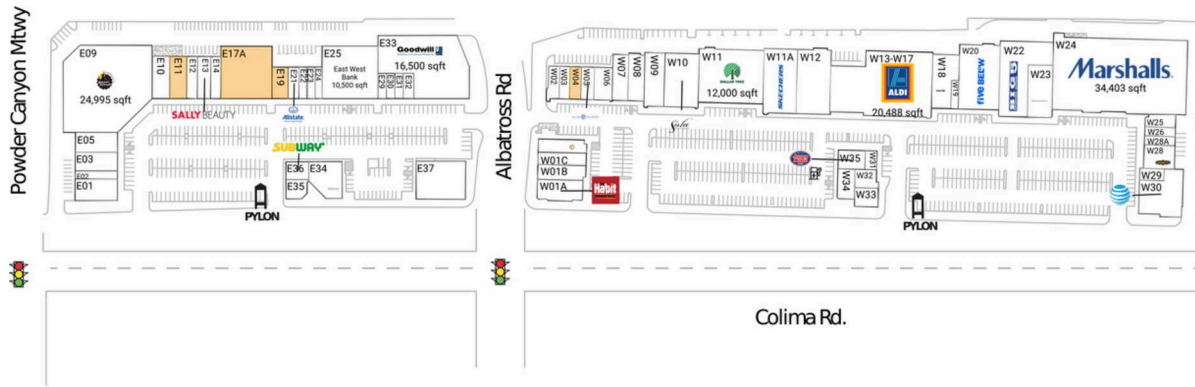

Puente Hills Town Center

Los Angeles-Long Beach-Anaheim, CA

33.9902, -117.9268
17342-17596 Colima Road | Rowland Heights, CA 91748

4071

Available Space

E11	2,560 SF
E17A	9,500 SF
E19	1,800 SF
W04	1,300 SF

Current Retailers

E01	MoMo Paradise	3,200 SF			
E02	Rowland Heights Jewelry Mart	1,200 SF	W03	Photo & Mail Colima Dental Group	1,200 SF
E03	Young Minds Academy	2,800 SF	W05	Club Pilates	1,500 SF
E05	Cabinet City	3,200 SF	W06	Chan Kee	2,100 SF
E09	Planet Fitness	24,995 SF	W07	ACES	2,368 SF
E10	One Beauty	2,640 SF	W08	Ms. Slim	2,732 SF
E12	ICJC Creations	1,600 SF	W09	Golden Bank	3,500 SF
E13	Sally Beauty Supply	2,000 SF	W10	Sola Salon	6,500 SF
E14	Innovision	1,600 SF	W11	Dollar Tree	12,000 SF
E21	Allstate	1,200 SF	W11A	SKECHERS	7,680 SF
E22	Penny's Flower Shop	900 SF	W12	Cathay Bank	7,320 SF
E23	ROBAM Kitchen Appliance	900 SF	W12	ALDI	20,488 SF
E24	CT Nails	900 SF	W13-W17	CosmoProf	4,280 SF
E25	East West Bank	10,500 SF	W18	Professional	729 SF
E29	Acuhealth Center	750 SF	W19	Five Below	9,000 SF
E30	Aspire Fitness	750 SF	W20	Big 5 Sporting Goods	9,275 SF
E31	Up Spine And Joint	750 SF	W22	Bath & Body Works	4,522 SF
E32	Minimore Hair Salon	960 SF	W23	Marshalls	34,403 SF
E33	Goodwill	16,500 SF	W24	Dirty Dog Grooming	1,100 SF
E34	America's Best Contacts & Eyeglasses	4,000 SF	W25	Omni Salon	825 SF
E35	Rockstar Noodle Bar	1,117 SF	W26	Nothing Bundt Cakes	2,475 SF
E36	Subway	1,138 SF	W28	Larry Chen	825 SF
E37	Elite Capital Holdings	9,476 SF	W28A	Collecetibles	
W01A	The Habit Burger Grill	3,040 SF	W29	Herbarn	1,000 SF
W01B	Dean Noodles	2,390 SF	W30	Acupuncture & Herb Ce	
W01C	Higo Sushi	1,970 SF	W31	AT&T	6,000 SF
W01D	Dave's Hot Chicken	2,113 SF	W32	Cotti Coffee	770 SF
W02	Rowland Heights	1,298 SF	W33	Ono Hawaiian BBQ	1,401 SF
			W34	The Halal Guys	1,500 SF
			W35	The Poke Co & Wings	1,839 SF
				Jersey Mike's Subs	1,782 SF