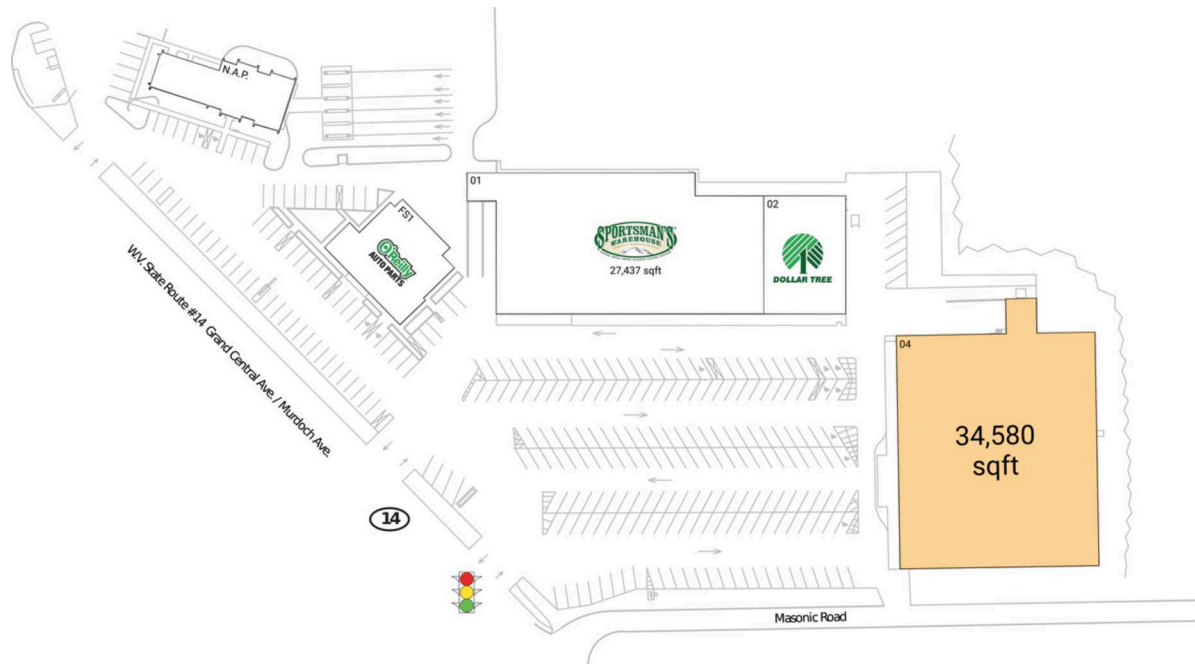

Grand Central Plaza

Parkersburg-Vienna, WV

39.3015, -81.5478
4000-4040 Murdock Avenue | Parkersburg, WV 26102

Available Space

04 34,580 SF

Current Retailers

FS1	O'Reilly Auto Parts	6,327 SF
N.A.P.	Bank	0 SF
01	Sportsman's Warehouse	27,437 SF
02	Dollar Tree	7,000 SF