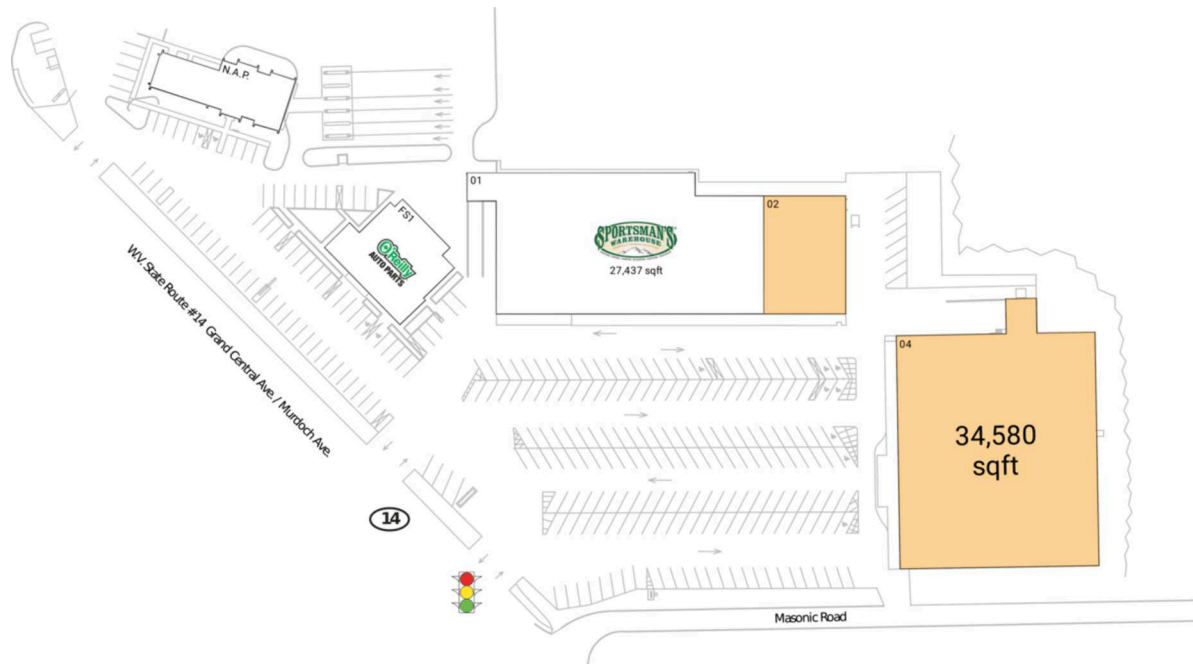

Grand Central Plaza

Parkersburg-Vienna, WV

39.3015, -81.5478
4000-4040 Murdock Avenue | Parkersburg, WV 26102

Available Space

| | |
|----|-----------|
| 02 | 7,000 SF |
| 04 | 34,580 SF |

Current Retailers

| | | |
|--------|-----------------------|-----------|
| FS1 | O'Reilly Auto Parts | 6,327 SF |
| N.A.P. | Bank | 0 SF |
| 01 | Sportsman's Warehouse | 27,437 SF |

5156