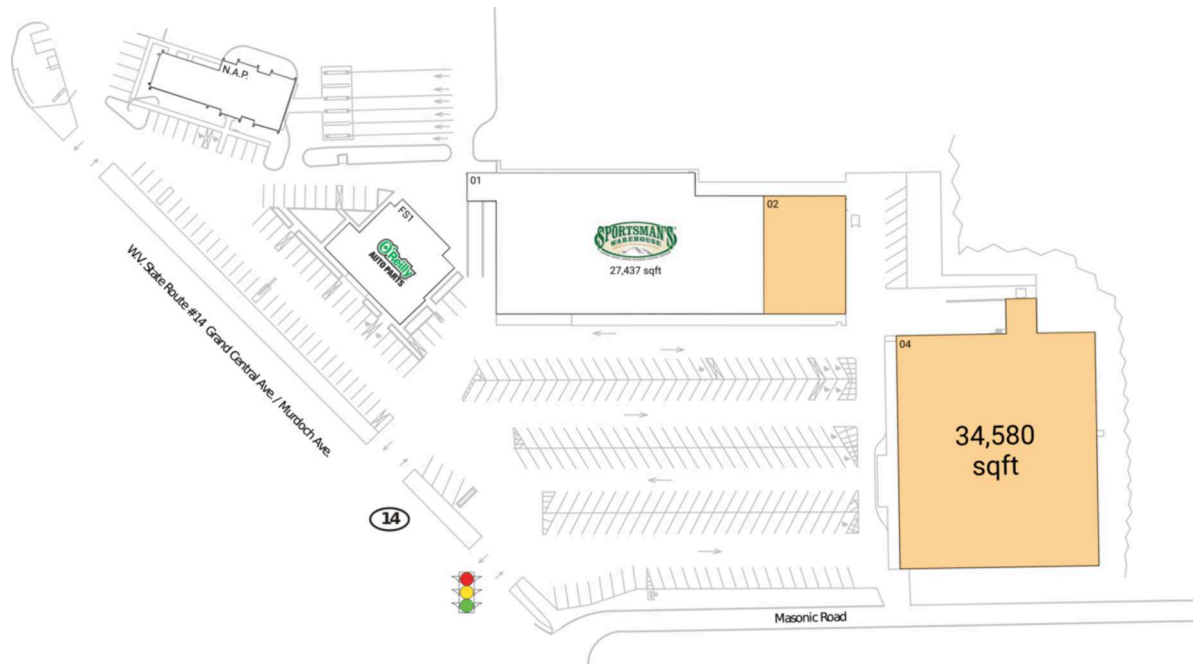

Grand Central Plaza

Parkersburg-Vienna, WV

39.3015, -81.5478
4000-4040 Murdock Avenue | Parkersburg, WV 26102

Available Space

02	7,000 SF
04	34,580 SF

Current Retailers

FS1	O'Reilly Auto Parts	6,327 SF
N.A.P.	Bank	0 SF
01	Sportsman's Warehouse	27,437 SF