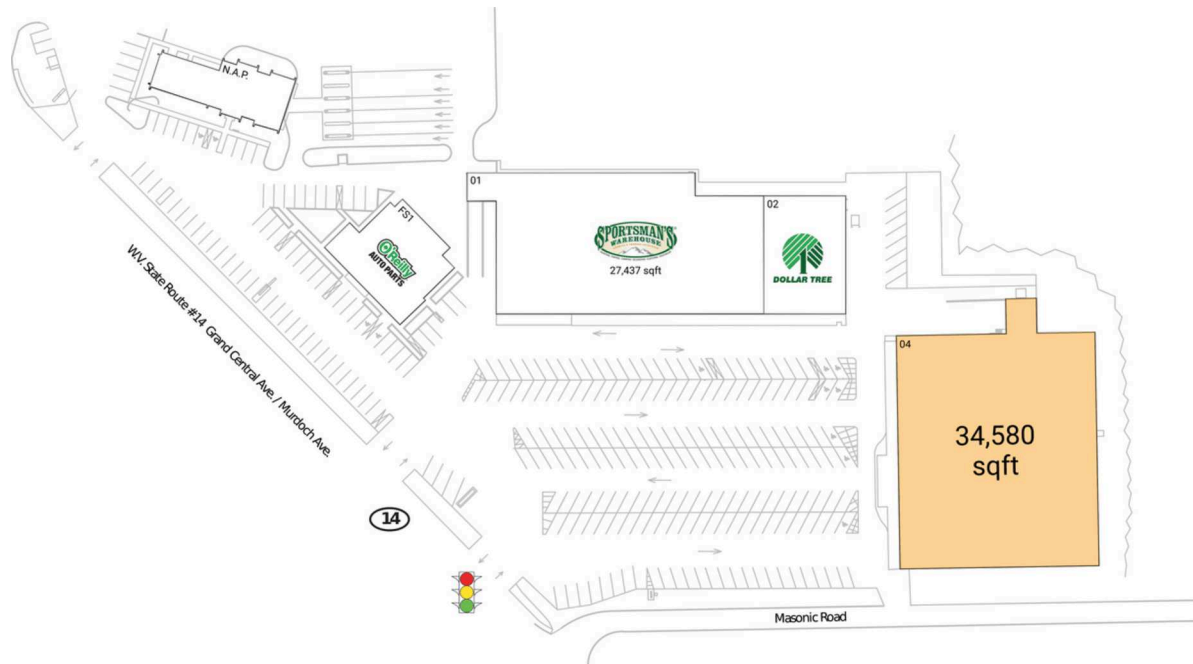

Grand Central Plaza

Parkersburg-Vienna, WV

39.3015, -81.5478

4000-4040 Murdock Avenue | Parkersburg, WV 26102

Available Space

04 34,580 SF

Current Retailers

FS1	O'Reilly Auto Parts	6,327 SF
N.A.P.	Bank	0 SF
01	Sportsman's Warehouse	27,437 SF
02	Dollar Tree	7,000 SF