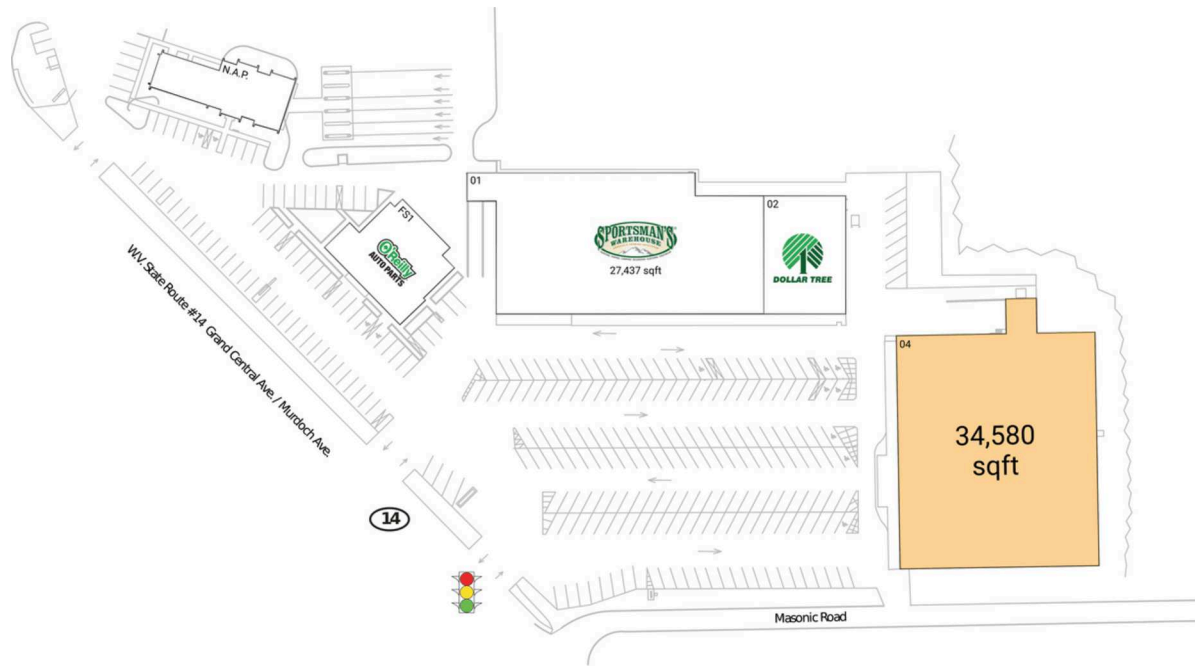

Grand Central Plaza

Parkersburg-Vienna, WV

39.3015, -81.5478
4000-4040 Murdock Avenue | Parkersburg, WV 26102

Available Space

04 34,580 SF

Current Retailers

FS1	O'Reilly Auto Parts	6,327 SF
N.A.P.	Bank	0 SF
01	Sportsman's Warehouse	27,437 SF
02	Dollar Tree	7,000 SF