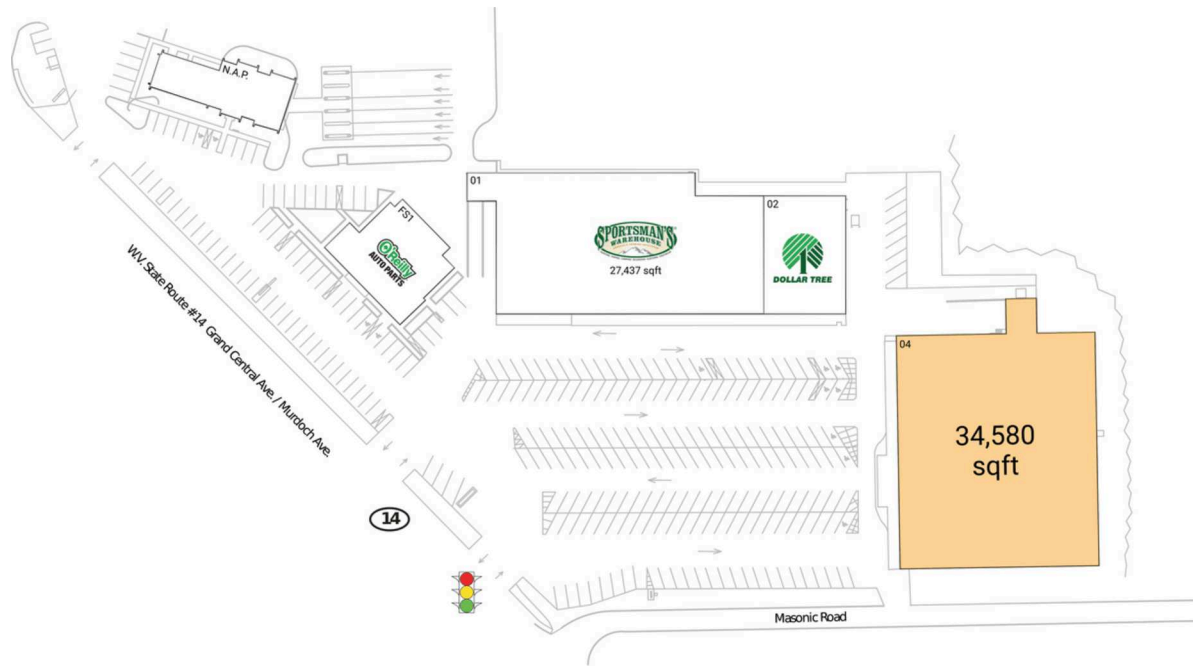

Grand Central Plaza

Parkersburg-Vienna, WV

39.3015, -81.5478
4000-4040 Murdock Avenue | Parkersburg, WV 26102

Available Space

04 34,580 SF

Current Retailers

FS1	O'Reilly Auto Parts	6,327 SF
N.A.P.	Bank	0 SF
01	Sportsman's Warehouse	27,437 SF
02	Dollar Tree	7,000 SF