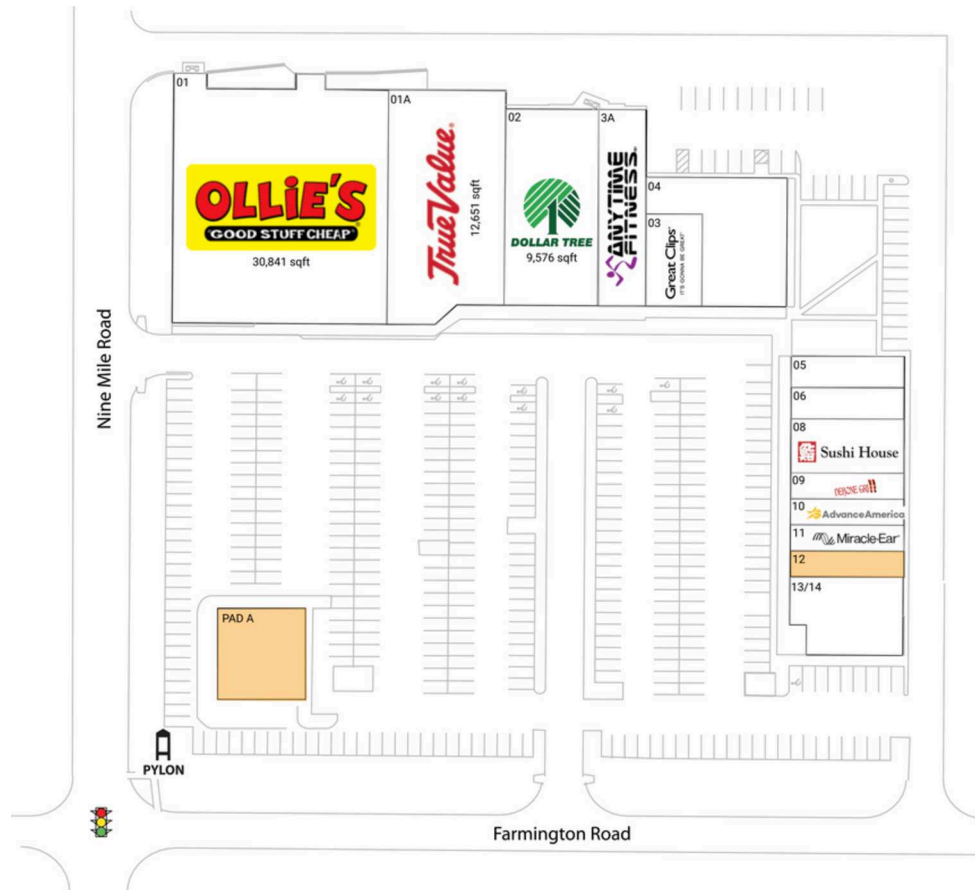

Farmington Crossroads

Detroit-Warren-Dearborn, MI

42.4543, -83.3749

22004-22128 Farmington Road | Farmington, MI 48336

Available Space

12 1,600 SF

Pad Opportunities

PAD A Drive-thru 43,560 SF/1

Current Retailers

01	Ollie's	30,841 SF
01A	True Value	12,651 SF
02	Dollar Tree	9,576 SF
03	Great Clips	1,770 SF
3A	Anytime Fitness	5,470 SF
04	Opulent Oasis Beauty Studios	8,200 SF
05	Rainbow Restaurant	2,000 SF
06	Tofu House	2,000 SF
08	Sushi House	5,200 SF
09	DeBone Grill	1,600 SF
10	Advance America	1,600 SF
11	Miracle-Ear	1,600 SF
13/14	Peterlin's	5,160 SF