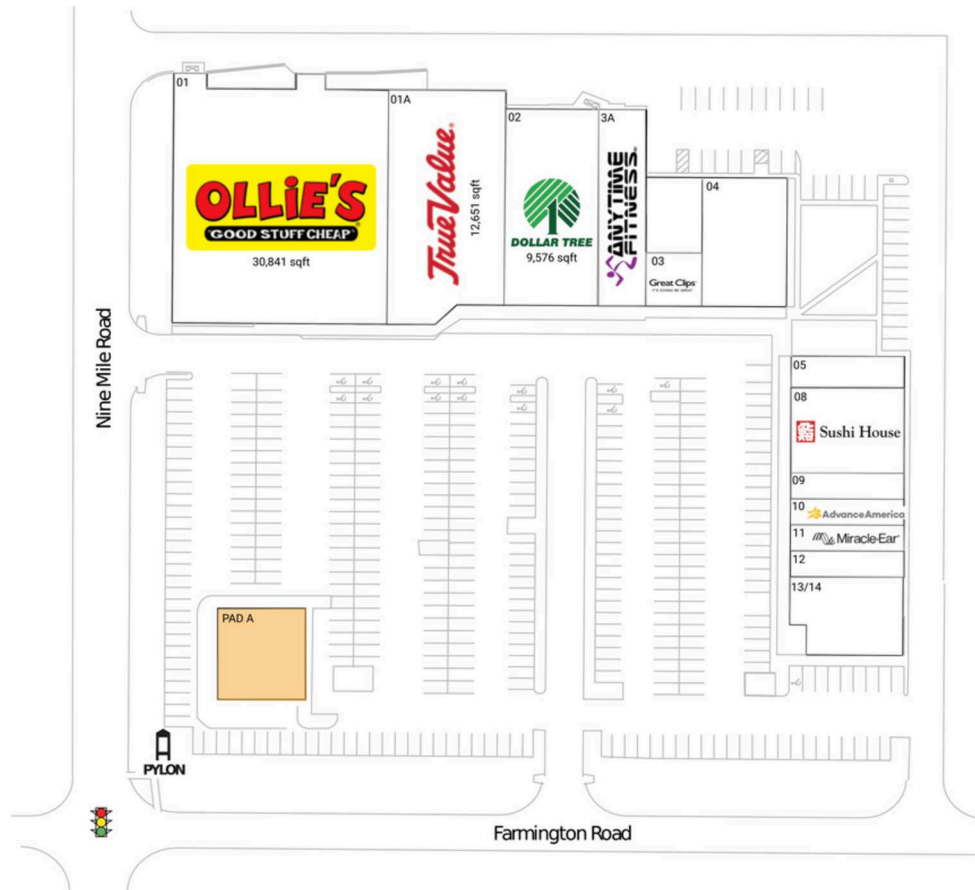

Farmington Crossroads

Detroit-Warren-Dearborn, MI

42.4543, -83.3749
22004-22128 Farmington Road | Farmington, MI 48336

Pad Opportunities

PAD A Drive-thru 43,560 SF/1

Current Retailers

01	Ollie's	30,841 SF
01A	True Value	12,651 SF
02	Dollar Tree	9,576 SF
03	Great Clips	1,770 SF
3A	Anytime Fitness	5,470 SF
04	Opulent Oasis Beauty Studios	6,100 SF
05	Rainbow Restaurant	2,000 SF
08	Sushi House	5,200 SF
09	Andhra Café	1,600 SF
10	Advance America	1,600 SF
11	Miracle-Ear	1,600 SF
12	Wu Xing Acupressure	1,600 SF
13/14	Peterlin's	5,160 SF