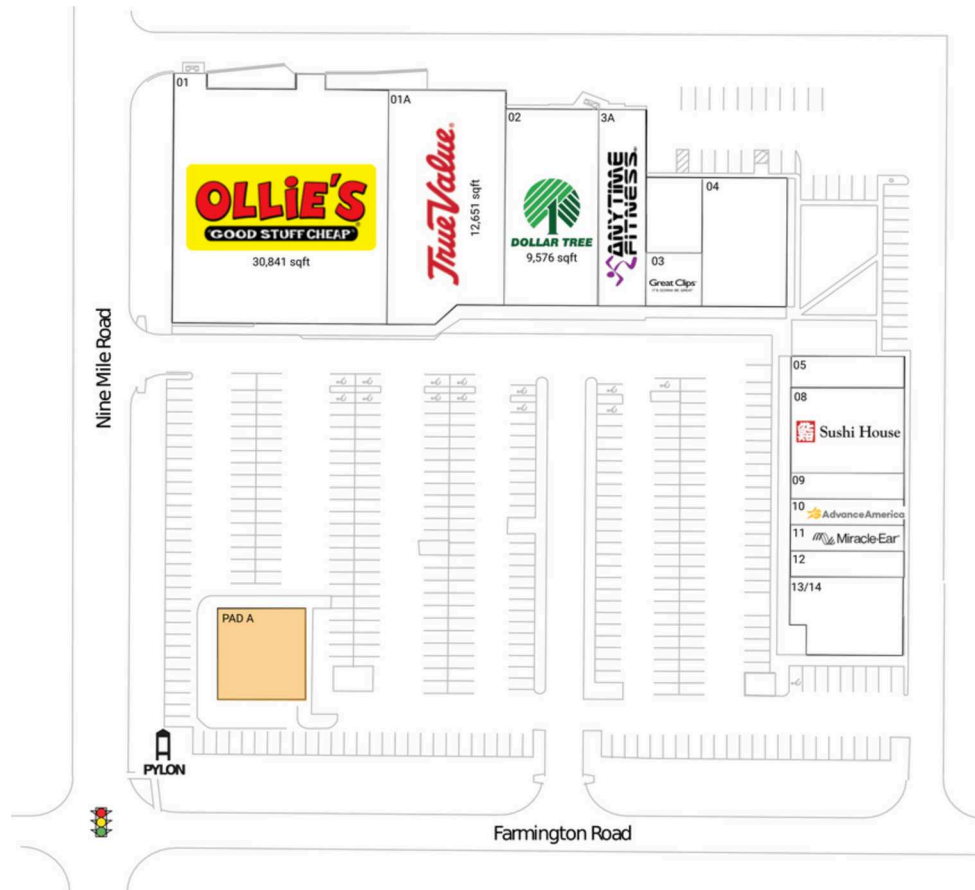

Farmington Crossroads

Detroit-Warren-Dearborn, MI

42.4543, -83.3749

22004-22128 Farmington Road | Farmington, MI 48336

Pad Opportunities

PAD A Drive-thru 43,560 SF/1

Current Retailers

01	Ollie's	30,841 SF
01A	True Value	12,651 SF
02	Dollar Tree	9,576 SF
03	Great Clips	1,770 SF
3A	Anytime Fitness	5,470 SF
04	Opulent Oasis Beauty Studios	6,100 SF
05	Rainbow Restaurant	2,000 SF
08	Sushi House	5,200 SF
09	Andhra Café	1,600 SF
10	Advance America	1,600 SF
11	Miracle-Ear	1,600 SF
12	Wu Xing Acupressure	1,600 SF
13/14	Peterlin's	5,160 SF