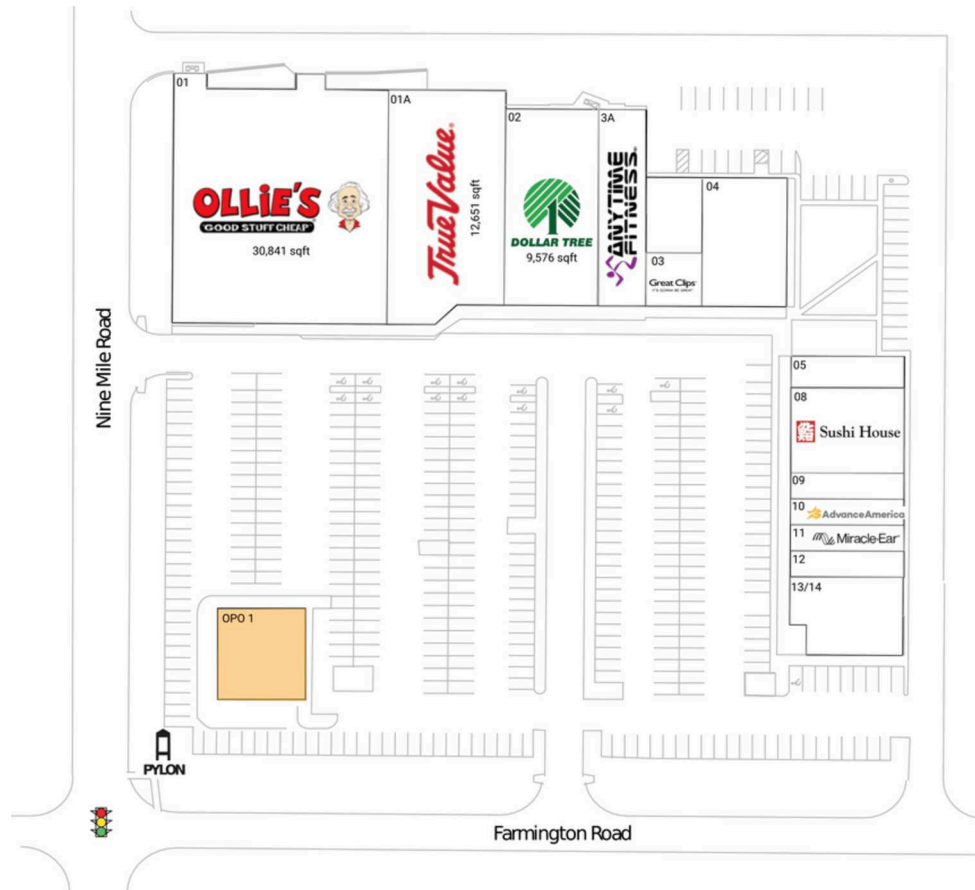

# Farmington Crossroads

Detroit-Warren-Dearborn, MI

42.4543, -83.3749  
22004-22128 Farmington Road | Farmington, MI 48336

## Pad Opportunities

OPO 1 Drive-thru 0 SF/0

## Current Retailers

01	Ollie's	30,841 SF
01A	True Value	12,651 SF
02	Dollar Tree	9,576 SF
03	Great Clips	1,770 SF
3A	Anytime Fitness	5,470 SF
04	Opulent Oasis Beauty Studios	6,100 SF
05	Rainbow Restaurant	2,000 SF
08	Sushi House	5,200 SF
09	Andhra Café	1,600 SF
10	Advance America	1,600 SF
11	Miracle-Ear	1,600 SF
12	Wu Xing Acupressure	1,600 SF
13/14	Peterlin's	5,160 SF