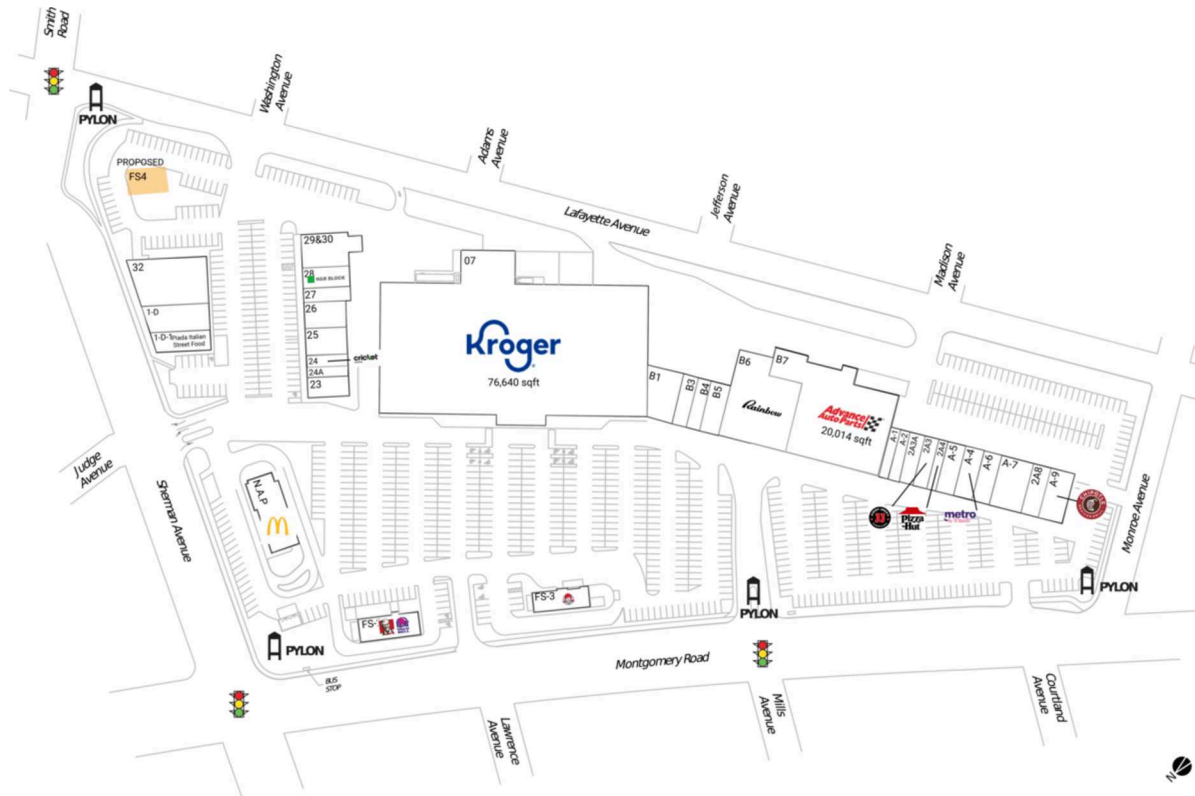

Surrey Square

Cincinnati, OH-KY-IN

39.1591, -84.4563
4500 Montgomery Road | Norwood, OH 45212

Pad Opportunities

FS4 0 SF/0

Current Retailers

| | | |
|-------|--------------------------------|-----------|
| A-1 | Bank Of America | 1,067 SF |
| A-2 | Murray Brothers Candy | 1,125 SF |
| A-4 | Metro By T-Mobile | 2,250 SF |
| A-5 | Dickey's Barbecue Pit | 2,250 SF |
| A-6 | Double Dragon | 1,425 SF |
| A-7 | Cancun Mexican | 3,600 SF |
| A-9 | Chipotle Mexican Grill | 2,625 SF |
| B1 | Mint Dentistry | 3,298 SF |
| B3 | Sally Beauty Supply | 1,500 SF |
| B4 | FusaBowl | 1,944 SF |
| B5 | Elevate Smoke Shop | 2,137 SF |
| B6 | Rainbow | 12,477 SF |
| B7 | Advance Auto Parts | 20,014 SF |
| FS-2 | KFC/Taco Bell | 4,476 SF |
| FS-3 | Wendy's | 3,180 SF |
| N.A.P | McDonald's | 0 SF |
| 1-D | DTLR, INC | 3,544 SF |
| 1-D-1 | Piada Italian Street Food | 2,785 SF |
| 2A3 | Jimmy John's | 1,470 SF |
| 2A3A | Lee Nails | 1,865 SF |
| 2A4 | Pizza Hut | 1,163 SF |
| 2A8 | Norwood Urgent Care | 1,925 SF |
| 07 | Kroger | 76,640 SF |
| 23 | Ohio Bureau Of Motor Vehicles | 1,731 SF |
| 24 | Cricket | 1,157 SF |
| 24A | Fine Eyebrows | 951 SF |
| 25 | Express Pros | 2,460 SF |
| 26 | Lefty's Tobacco Plus | 2,460 SF |
| 27 | Subway | 1,338 SF |
| 28 | H&R Block | 2,120 SF |
| 29&30 | Skyline Chili Of Surrey Square | 3,577 SF |
| 32 | City Limits 24 Hour Laundry | 6,586 SF |