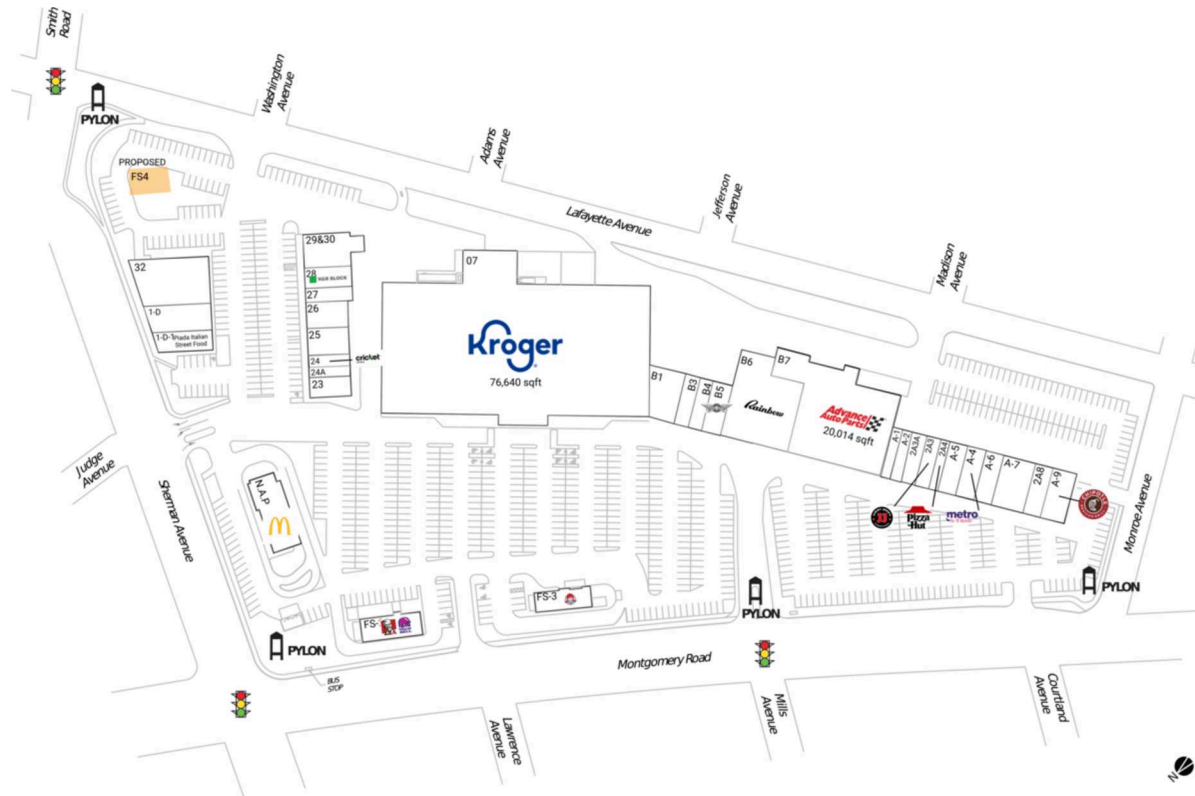

# Surrey Square

Cincinnati, OH-KY-IN

39.1591, -84.4563  
4500 Montgomery Road | Norwood, OH 45212

## Pad Opportunities

FS4 0 SF/0

## Current Retailers

A-1	Bank Of America	1,067 SF
A-2	Murray Brothers Candy	1,125 SF
A-4	Metro By T-Mobile	2,250 SF
A-5	Dickey's Barbecue Pit	2,250 SF
A-6	Double Dragon	1,425 SF
A-7	Cancun Mexican	3,600 SF
A-9	Chipotle Mexican Grill	2,625 SF
B1	Mint Dentistry	3,298 SF
B3	Sally Beauty Supply	1,500 SF
B4	FusaBowl	1,944 SF
B5	Wingstop	2,137 SF
B6	Rainbow	12,477 SF
B7	Advance Auto Parts	20,014 SF
FS-2	KFC/Taco Bell	4,476 SF
FS-3	Wendy's	3,180 SF
N.A.P	McDonald's	0 SF
1-D	DTLR, INC	3,544 SF
1-D-1	Piada Italian Street Food	2,785 SF
2A3	Jimmy John's	1,470 SF
2A3A	Lee Nails	1,865 SF
2A4	Pizza Hut	1,163 SF
2A8	Norwood Urgent Care	1,925 SF
07	Kroger	76,640 SF
23	Ohio Bureau Of Motor Vehicles	1,731 SF
24	Cricket	1,157 SF
24A	Fine Eyebrows	951 SF
25	Express Pros	2,460 SF
26	Lefty's Tobacco Plus	2,460 SF
27	Subway	1,338 SF
28	H&R Block	2,120 SF
29&30	Skyline Chili Of Surrey Square	3,577 SF
32	City Limits 24 Hour Laundry	6,586 SF