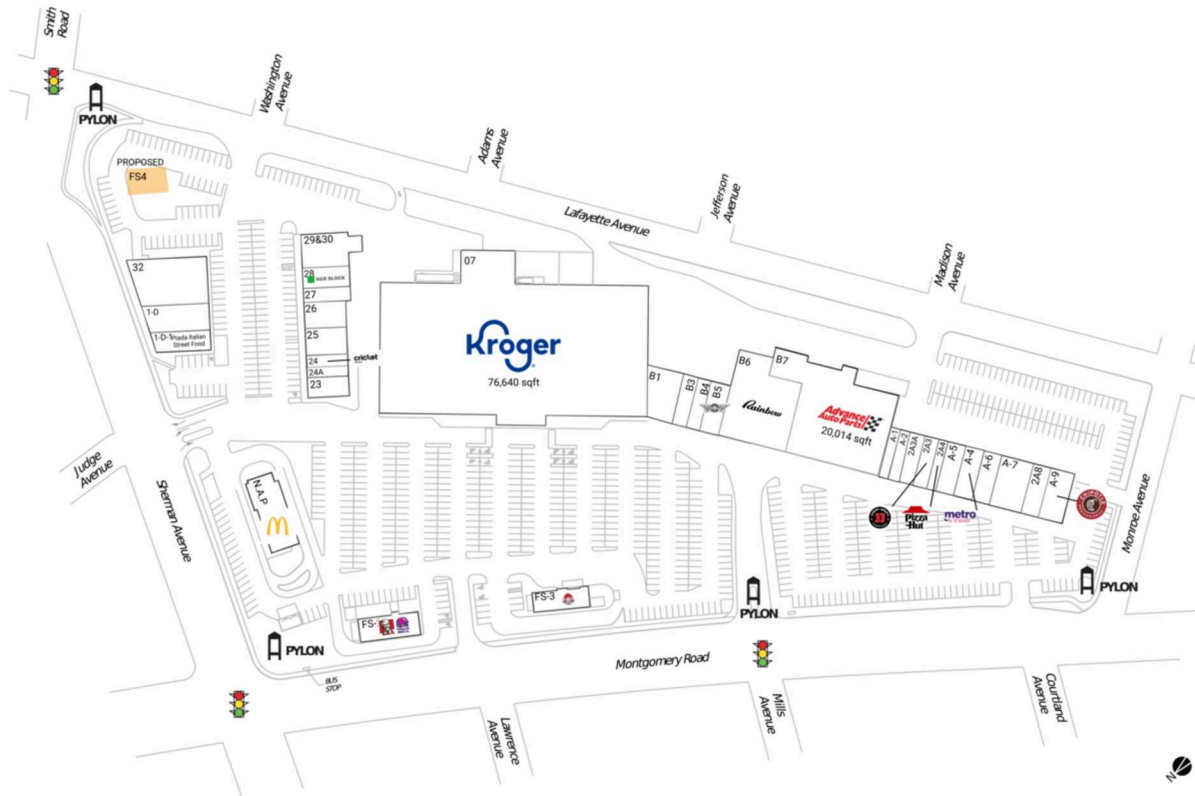

Surrey Square

Cincinnati, OH-KY-IN

39.1591, -84.4563
4500 Montgomery Road | Norwood, OH 45212

Pad Opportunities

FS4 0 SF/0

Current Retailers

A-1	Bank Of America	1,067 SF
A-2	Murray Brothers Candy	1,125 SF
A-4	Metro By T-Mobile	2,250 SF
A-5	Dickey's Barbecue Pit	2,250 SF
A-6	Double Dragon	1,425 SF
A-7	Cancun Mexican	3,600 SF
A-9	Chipotle Mexican Grill	2,625 SF
B1	Mint Dentistry	3,298 SF
B3	Sally Beauty Supply	1,500 SF
B4	FusaBowl	1,944 SF
B5	Wingstop	2,137 SF
B6	Rainbow	12,477 SF
B7	Advance Auto Parts	20,014 SF
FS-2	KFC/Taco Bell	4,476 SF
FS-3	Wendy's	3,180 SF
N.A.P	McDonald's	0 SF
1-D	DTLR, INC	3,544 SF
1-D-1	Piada Italian Street Food	2,785 SF
2A3	Jimmy John's	1,470 SF
2A3A	Lee Nails	1,865 SF
2A4	Pizza Hut	1,163 SF
2A8	Norwood Urgent Care	1,925 SF
07	Kroger	76,640 SF
23	Ohio Bureau Of Motor Vehicles	1,731 SF
24	Cricket	1,157 SF
24A	Fine Eyebrows	951 SF
25	Express Pros	2,460 SF
26	Lefty's Tobacco Plus	2,460 SF
27	Subway	1,338 SF
28	H&R Block	2,120 SF
29&30	Skyline Chili Of Surrey Square	3,577 SF
32	City Limits 24 Hour Laundry	6,586 SF