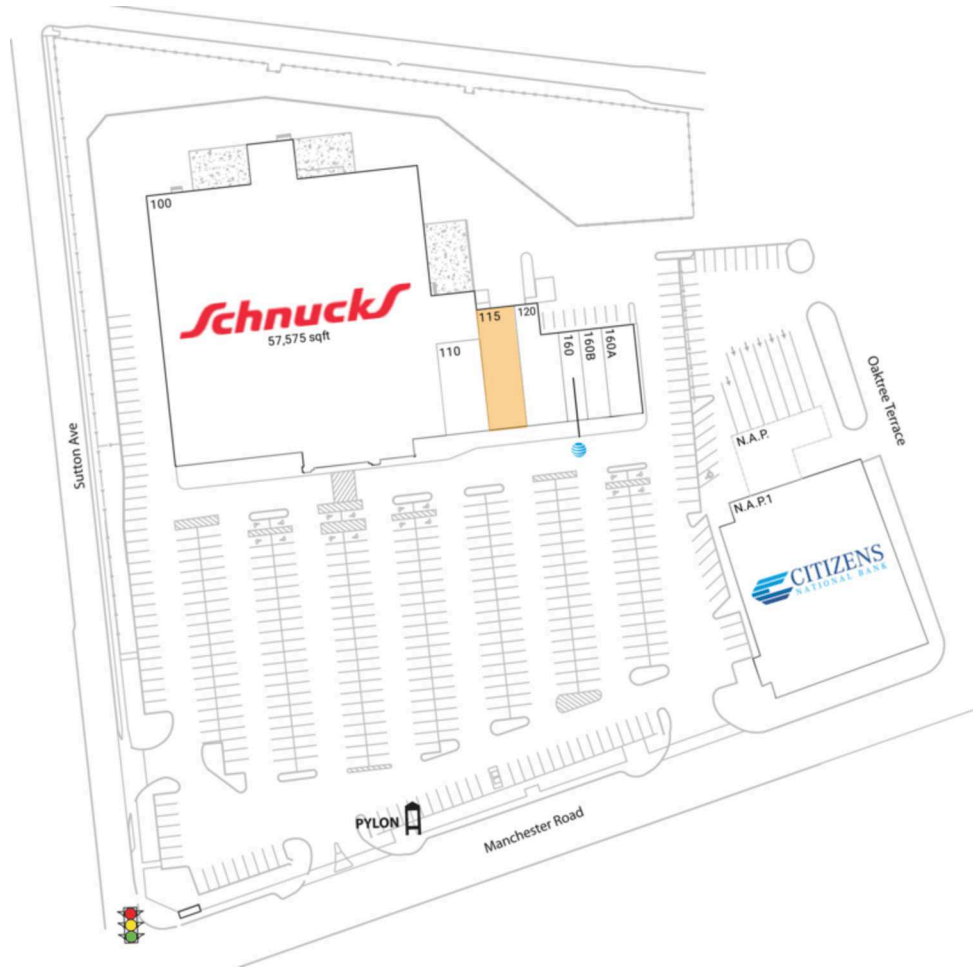

Maplewood Square

St. Louis, MO-IL

38.6136, -90.3188

7325-7355 Manchester Road | Maplewood, MO 63143-3107

Available Space

115 3,290 SF

Current Retailers

N.A.P.	N.A.P.	0 SF
N.A.P.1	Citizens National Bank	0 SF
100	Schnucks Markets	57,575 SF
110	Maplewood Nails	3,090 SF
120	Clarkson Eye Care	2,760 SF
160	AT&T	1,313 SF
160A	St. Louis Kitchen	2,100 SF
160B	The Fantasy Shop	1,462 SF