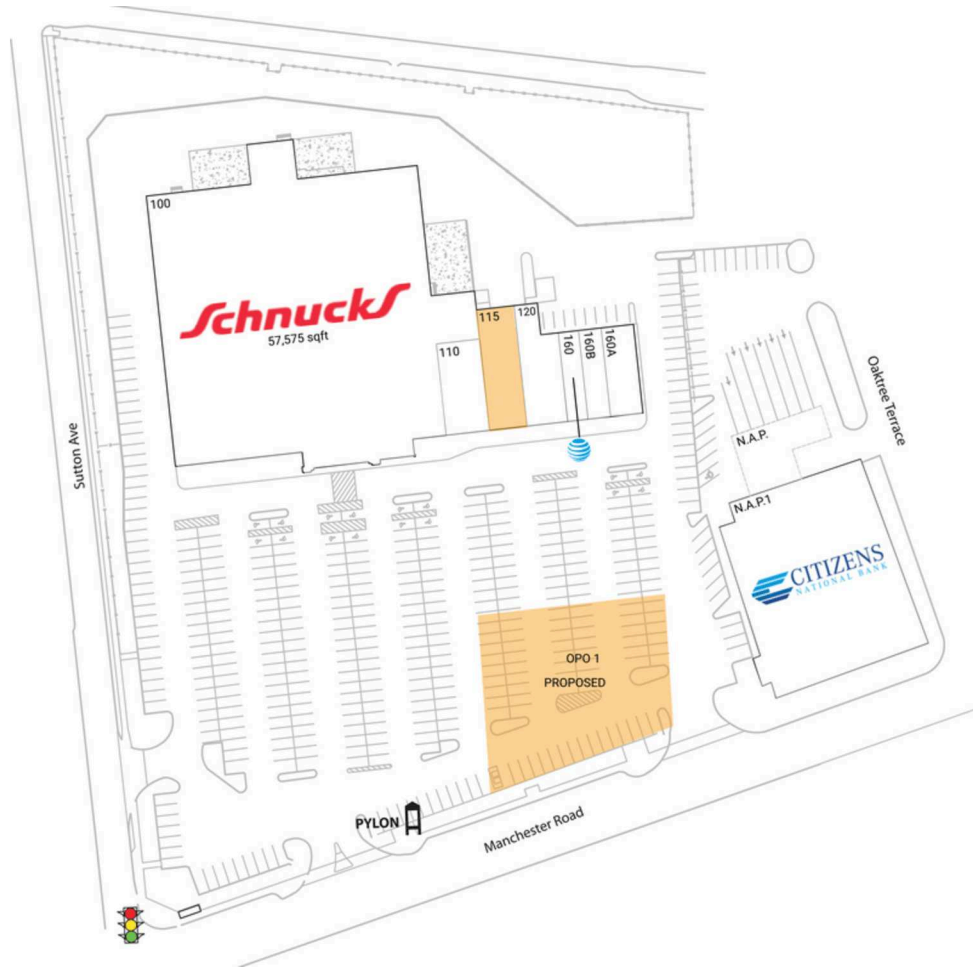

Maplewood Square

St. Louis, MO-IL

38.6136, -90.3188

7325-7355 Manchester Road | Maplewood, MO 63143-3107

Available Space

OPO 1	0 SF
115	3,290 SF

Current Retailers

N.A.P.	N.A.P.	0 SF
N.A.P.1	Citizens National Bank	0 SF
100	Schnucks Markets	57,575 SF
110	Maplewood Nails	3,090 SF
120	Clarkson Eye Care	2,760 SF
160	AT&T	1,313 SF
160A	St. Louis Kitchen	2,100 SF
160B	The Fantasy Shop	1,462 SF