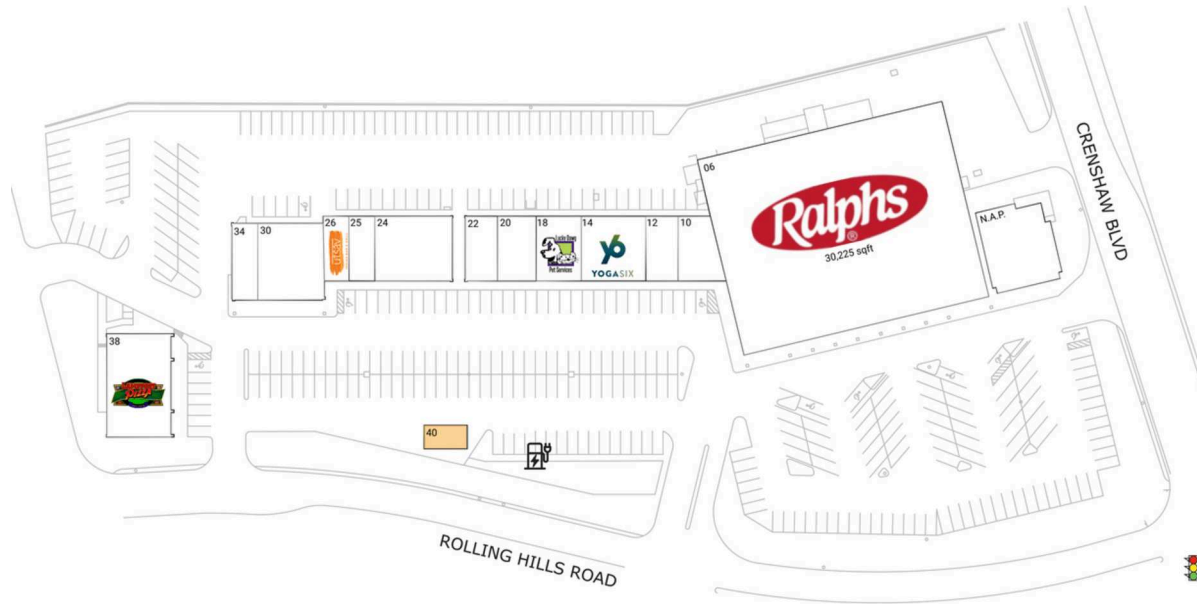

# Country Hills Shopping Center

Los Angeles-Long Beach-Anaheim, CA

33.7895, -118.3408  
2905-2965 Rolling Hills Road | Torrance, CA 90505

## Available Space

40 50 SF

## Current Retailers

N.A.P.	Salon	3,500 SF
06	Ralphs	30,225 SF
10	Vivid Nails	1,025 SF
12	Country Hills Cleaners	1,250 SF
14	YogaSix	3,000 SF
18	Lucky Dawg	1,750 SF
20	All Kidz Urgent Care	1,500 SF
22	Hills Academy	1,250 SF
24	The Steak House	2,000 SF
25	Hair Diamond	1,000 SF
26	Utsav Indian Cuisine	1,000 SF
30	Hills Academy	4,000 SF
34	Country Hills Dental	1,200 SF
38	Lamppost Pizza	4,000 SF