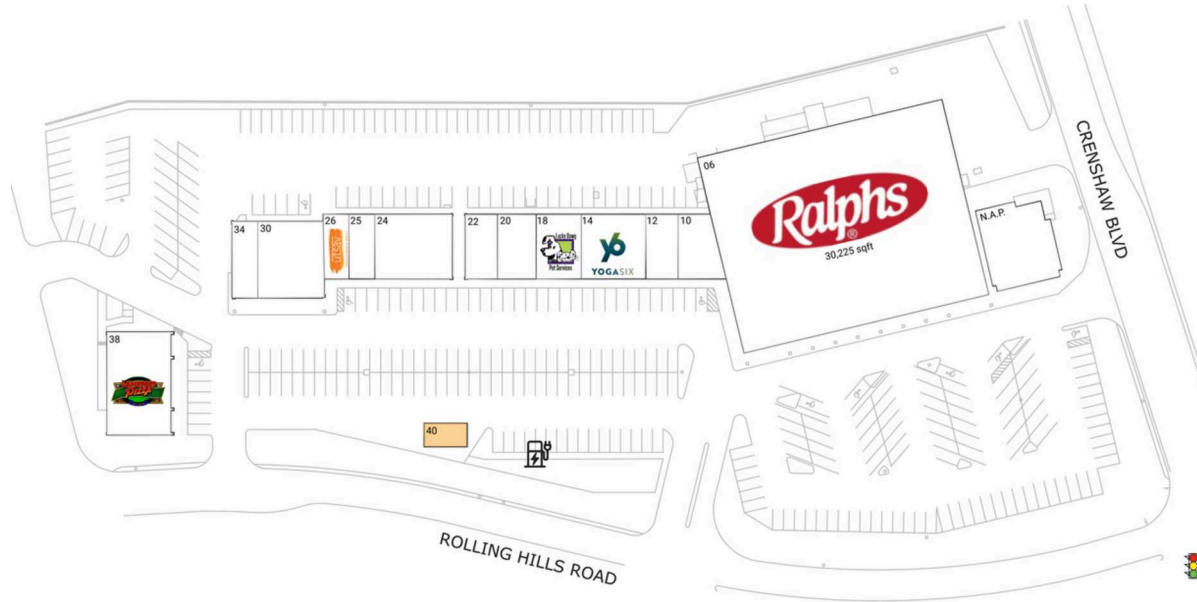

Country Hills Shopping Center

Los Angeles-Long Beach-Anaheim, CA

33.7895, -118.3408
2905-2965 Rolling Hills Road | Torrance, CA 90505

Available Space

40 50 SF

Current Retailers

N.A.P.	Salon	3,500 SF
06	Ralphs	30,225 SF
10	New York Nails & Spa	1,025 SF
12	Country Hills Cleaners	1,250 SF
14	YogaSix	3,000 SF
18	Lucky Dawg	1,750 SF
20	All Kidz Urgent Care	1,500 SF
22	Hills Academy	1,250 SF
24	The Steak House	2,000 SF
25	Hair Diamond	1,000 SF
26	Utsav Indian Cuisine	1,000 SF
30	Hills Academy	4,000 SF
34	Country Hills Dental	1,200 SF
38	Lamppost Pizza	4,000 SF