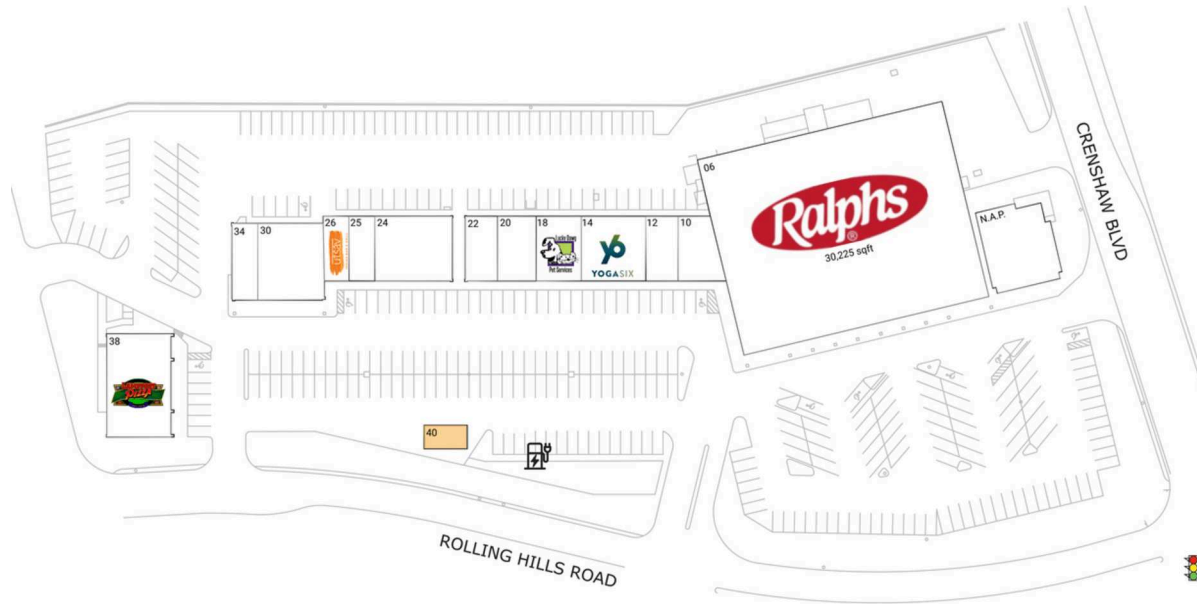

# Country Hills Shopping Center

Los Angeles-Long Beach-Anaheim, CA

33.7895, -118.3408  
2905-2965 Rolling Hills Road | Torrance, CA 90505

## Available Space

40 50 SF

## Current Retailers

N.A.P.	Salon	3,500 SF
06	Ralphs	30,225 SF
10	Slay Nails & Spa	1,025 SF
12	Country Hills Cleaners	1,250 SF
14	YogaSix	3,000 SF
18	Lucky Dawg	1,750 SF
20	All Kidz Urgent Care	1,500 SF
22	Hills Academy	1,250 SF
24	The Steak House	2,000 SF
25	Hair Diamond	1,000 SF
26	Utsav Indian Cuisine	1,000 SF
30	Hills Academy	4,000 SF
34	Country Hills Dental	1,200 SF
38	Lamppost Pizza	4,000 SF