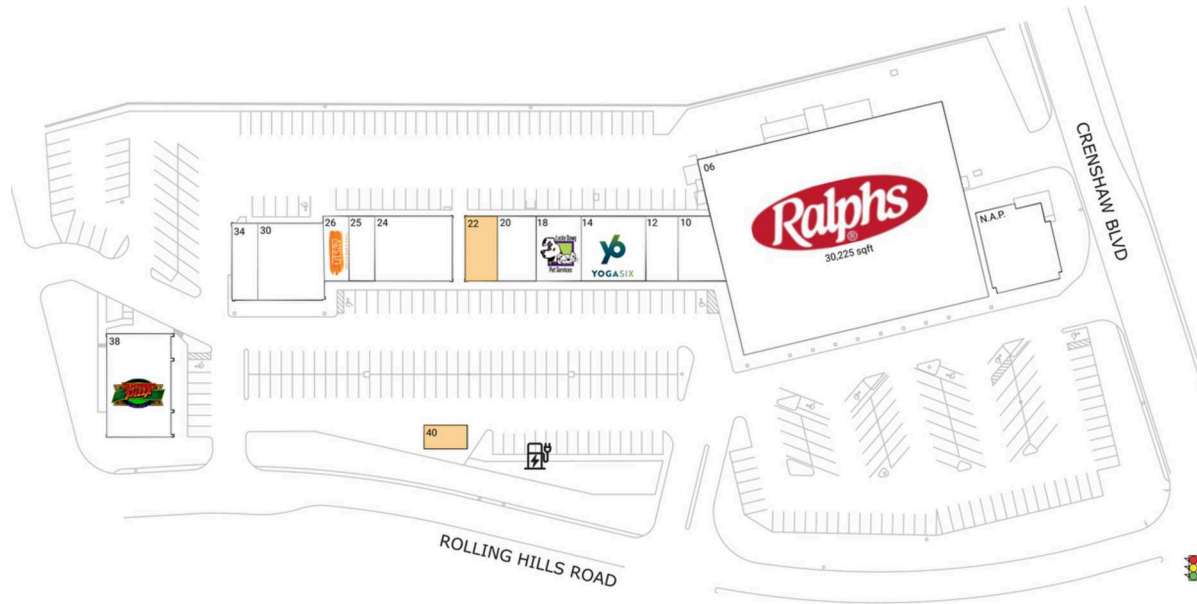

Country Hills Shopping Center

Los Angeles-Long Beach-Anaheim, CA

33.7895, -118.3408
2905-2965 Rolling Hills Road | Torrance, CA 90505

Available Space

22	1,250 SF
40	50 SF

Current Retailers

N.A.P.	Salon	3,500 SF
06	Ralphs	30,225 SF
10	Slay Nails & Spa	1,025 SF
12	Country Hills Cleaners	1,250 SF
14	YogaSix	3,000 SF
18	Lucky Dawg	1,750 SF
20	All Kidz Urgent Care	1,500 SF
24	The Steak House	2,000 SF
25	Hair Diamond	1,000 SF
26	Utsav Indian Cuisine	1,000 SF
30	Hills Academy	4,000 SF
34	Country Hills Dental	1,200 SF
38	Lamppost Pizza	4,000 SF