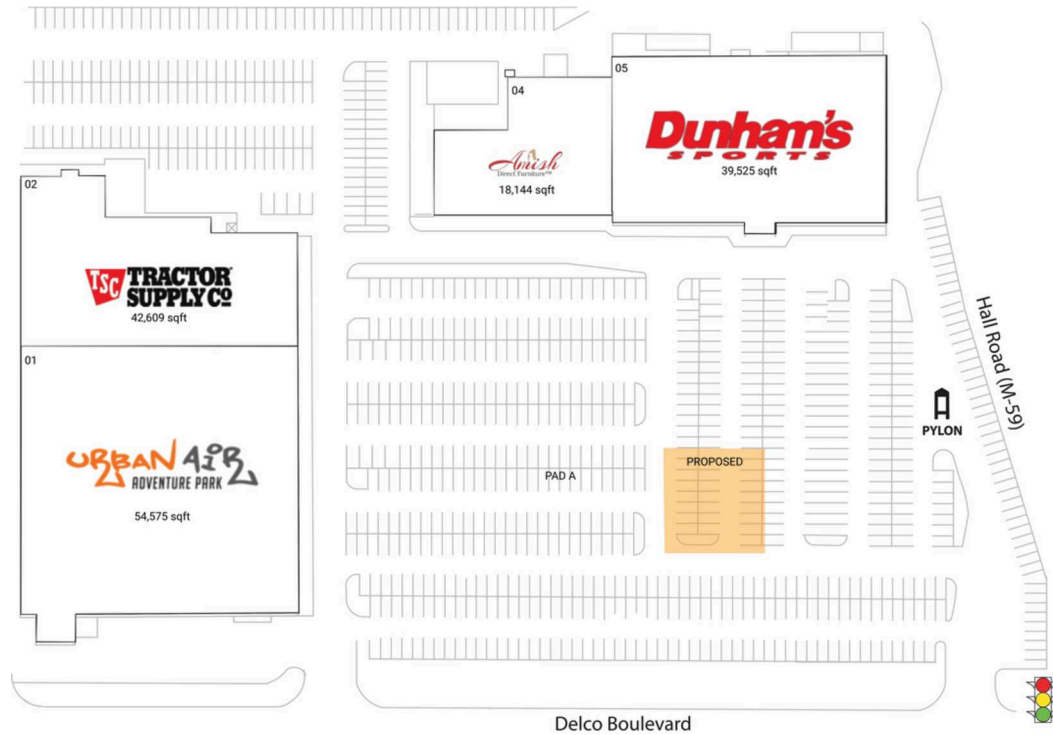

# Delco Plaza

Detroit-Warren-Dearborn, MI

42.6247, -83.0089  
11950-12050 Hall Road | Sterling Heights, MI 48313

## Pad Opportunities

PAD A Pad 0 SF/0

## Current Retailers

01	Urban Air Adventure Park	54,575 SF
02	Tractor Supply Company	42,609 SF
04	Amish Direct Furniture	18,144 SF
05	Dunham's Sports	39,525 SF

1856