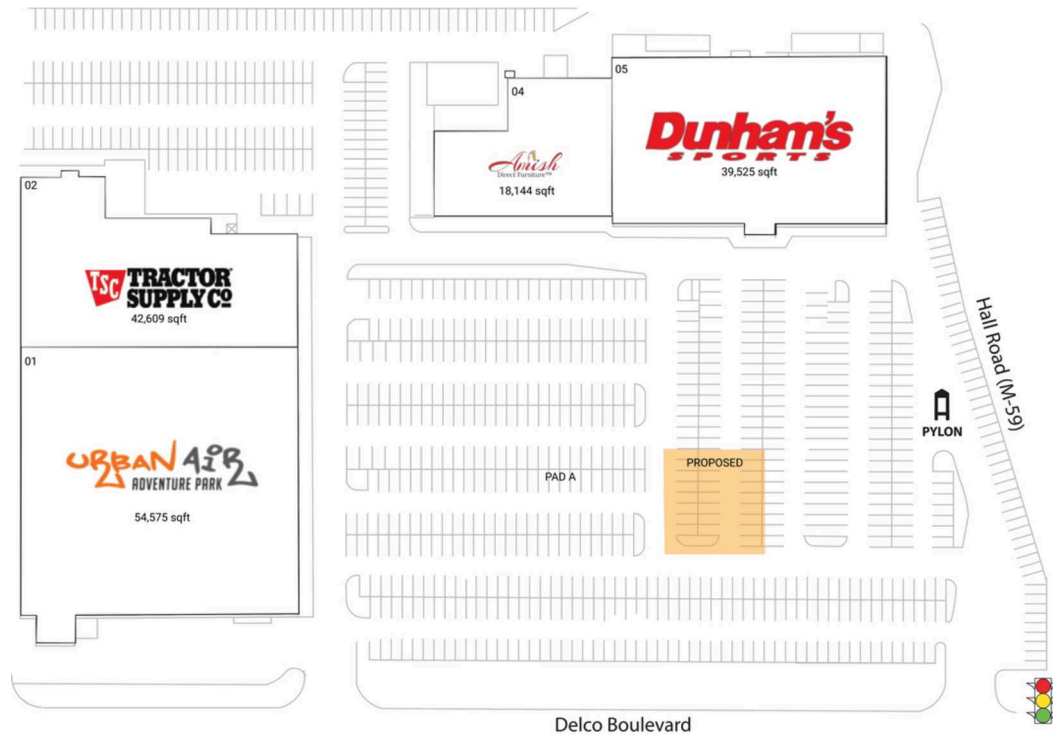

# Delco Plaza

Detroit-Warren-Dearborn, MI

42.6247, -83.0089  
11950-12050 Hall Road | Sterling Heights, MI 48313

## Pad Opportunities

PAD A Pad 0 SF/0

## Current Retailers

01	Urban Air Adventure Park	54,575 SF
02	Tractor Supply Company	42,609 SF
04	Amish Direct Furniture	18,144 SF
05	Dunham's Sports	39,525 SF

1856