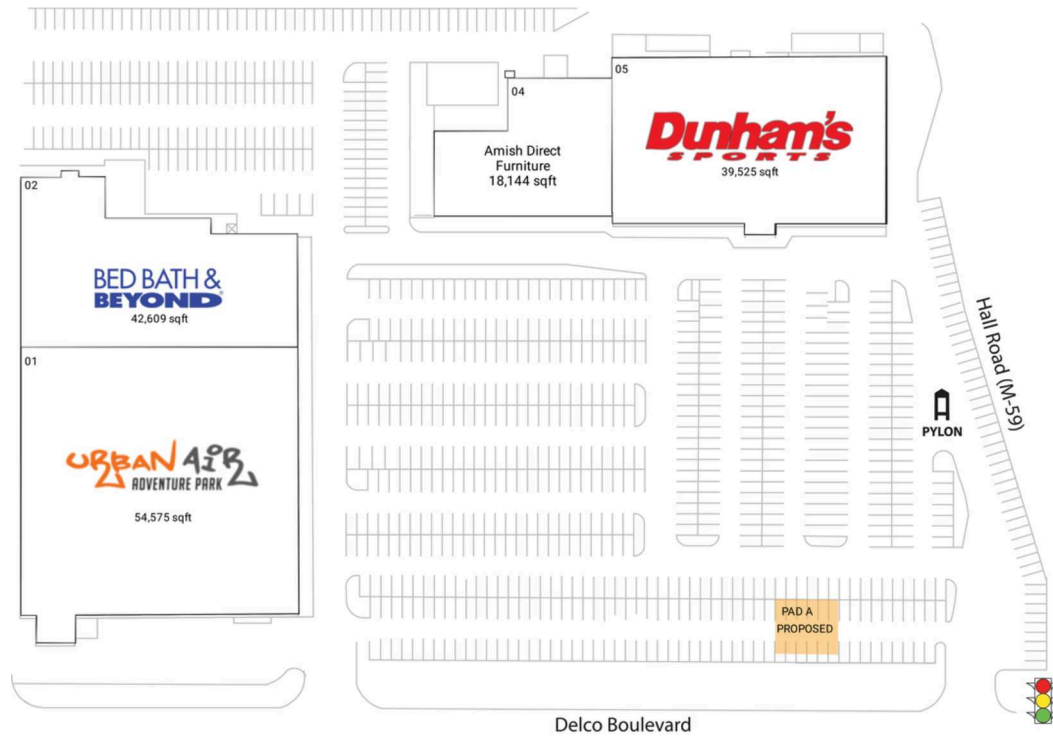

Delco Plaza

Detroit-Warren-Dearborn, MI

42.6247, -83.0089

11950-12050 Hall Road | Sterling Heights, MI 48313

Pad Opportunities

PAD A 0 SF/0

Current Retailers

01	Urban Air Adventure Park	54,575 SF
02	Bed Bath & Beyond	42,609 SF
04	Amish Direct Furniture	18,144 SF
05	Dunham's Sports	39,525 SF