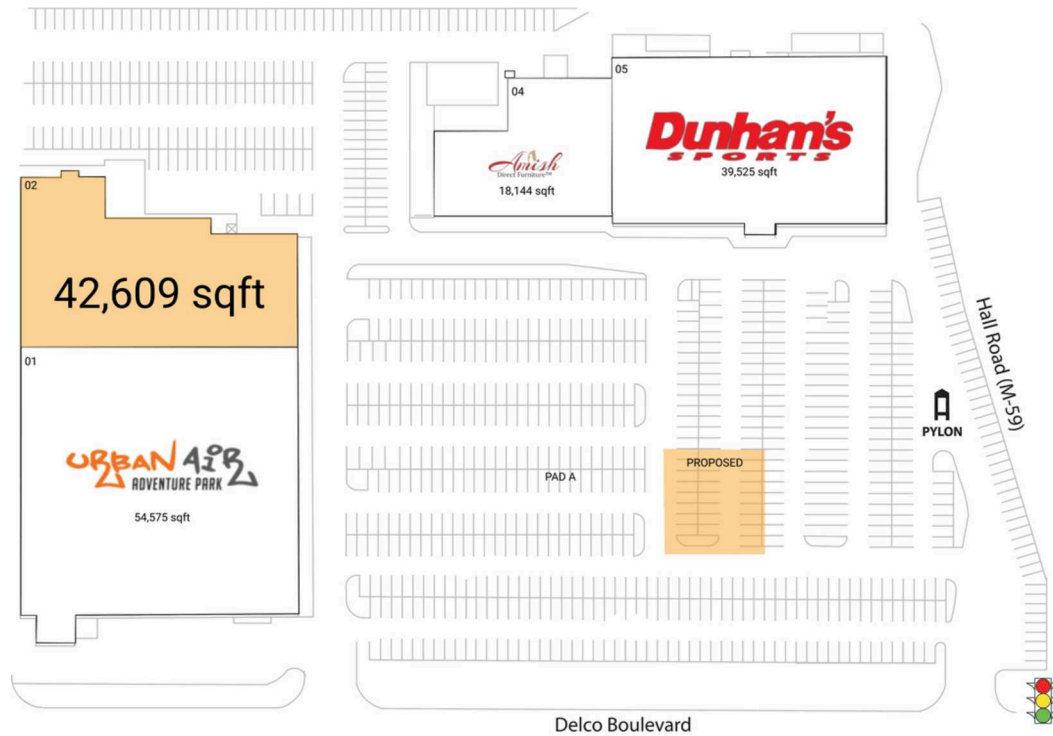

Delco Plaza

Detroit-Warren-Dearborn, MI

42.6247, -83.0089
11950-12050 Hall Road | Sterling Heights, MI 48313

Available Space

02 42,609 SF

Pad Opportunities

PAD A Pad 0 SF/0

Current Retailers

01	Urban Air Adventure Park	54,575 SF
04	Amish Direct Furniture	18,144 SF
05	Dunham's Sports	39,525 SF

1856