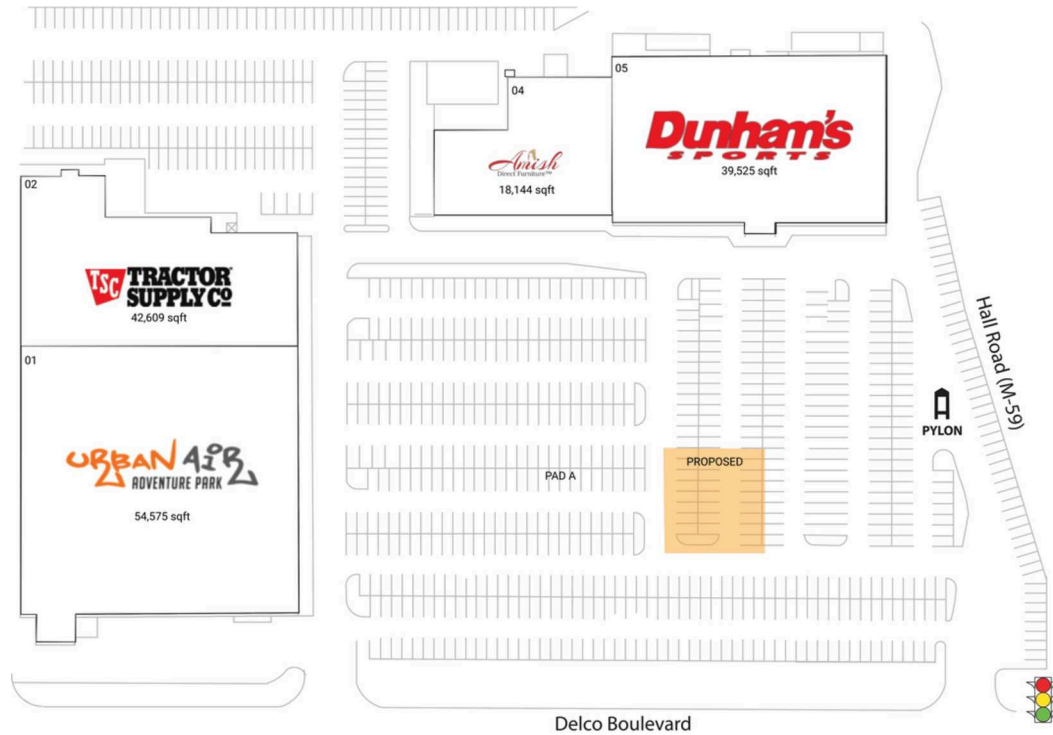

Delco Plaza

Detroit-Warren-Dearborn, MI

42.6247, -83.0089
11950-12050 Hall Road | Sterling Heights, MI 48313

Pad Opportunities

PAD A Pad 0 SF/0

Current Retailers

01	Urban Air Adventure Park	54,575 SF
02	Tractor Supply Company	42,609 SF
04	Amish Direct Furniture	18,144 SF
05	Dunham's Sports	39,525 SF