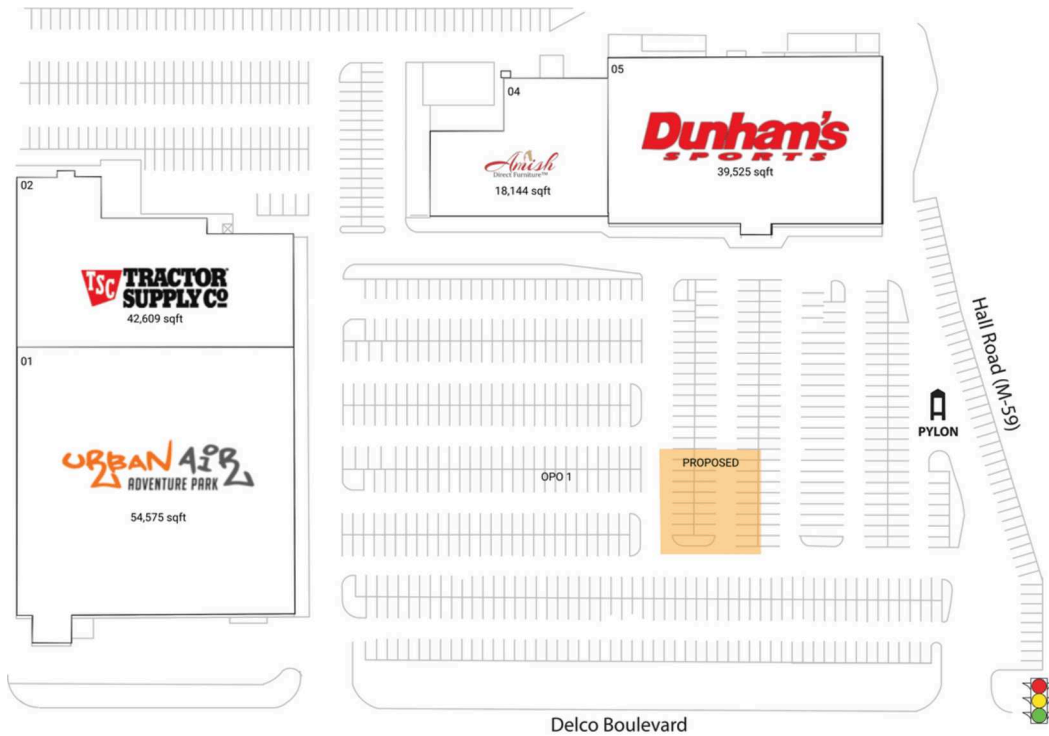

# Delco Plaza

Detroit-Warren-Dearborn, MI

42.6247, -83.0089  
11950-12050 Hall Road | Sterling Heights, MI 48313

## Pad Opportunities

OPO 1 Pad 0 SF/0

## Current Retailers

01	Urban Air Adventure Park	54,575 SF
02	Tractor Supply Company	42,609 SF
04	Amish Direct Furniture	18,144 SF
05	Dunham's Sports	39,525 SF

1856