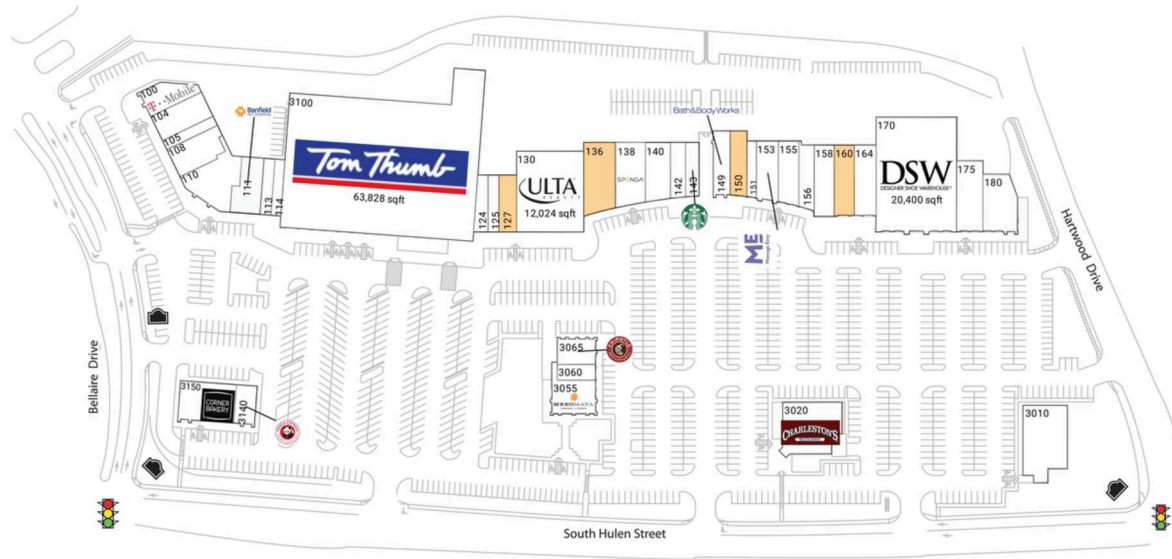

Trinity Commons

Dallas-Fort Worth-Arlington, TX

32.7066, -97.3881

3100 South Hulen Street | Fort Worth, TX 76109-1925

Available Space

127	2,170 SF
136	4,678 SF
150	2,330 SF
160	3,150 SF

Current Retailers

100	T-Mobile	2,914 SF
104	MyEyeDr.	3,326 SF
105	Sharkey's Cuts For Kids	1,273 SF
108	Glamour Paws	3,435 SF
110	Red Hot & Blue	4,871 SF
111	Banfield Pet Hospital	3,052 SF
113	Mathnasium	1,404 SF
114	Great Clips	1,200 SF
124	Pack 'N Mail	1,356 SF
125	GNC	1,280 SF
130	Ulta Beauty	12,024 SF
138	SPENGA	4,200 SF
140	Pappagallo & Classiques	3,087 SF
142	Joe's Pizza & Pasta	1,850 SF
143	Starbucks	1,600 SF
149	Bath & Body Works	2,400 SF
151	Marble Slab Creamery	1,280 SF
153	Massage Envy	2,867 SF
155	Bodybar Pilates	2,716 SF
156	Madison Reed Color Bar	2,339 SF
158	Fort Worth Running Company	3,180 SF
164	European Nail Bar	3,412 SF
170	DSW	20,400 SF
175	Pediatric Urgent Care Center Of Fort Worth	2,760 SF
180	Frost Bank	5,503 SF
3010	Delucca Gaucho Pizza & Wine	7,093 SF
3020	Charleston's	6,873 SF
3055	Meso Maya Comida Y Copas	3,518 SF
3060	European Wax Center	1,238 SF
3065	Chipotle Mexican Grill	2,244 SF
3100	Tom Thumb	63,828 SF
3140	Panda Express	2,002 SF
3150	Corner Bakery Cafe	4,570 SF