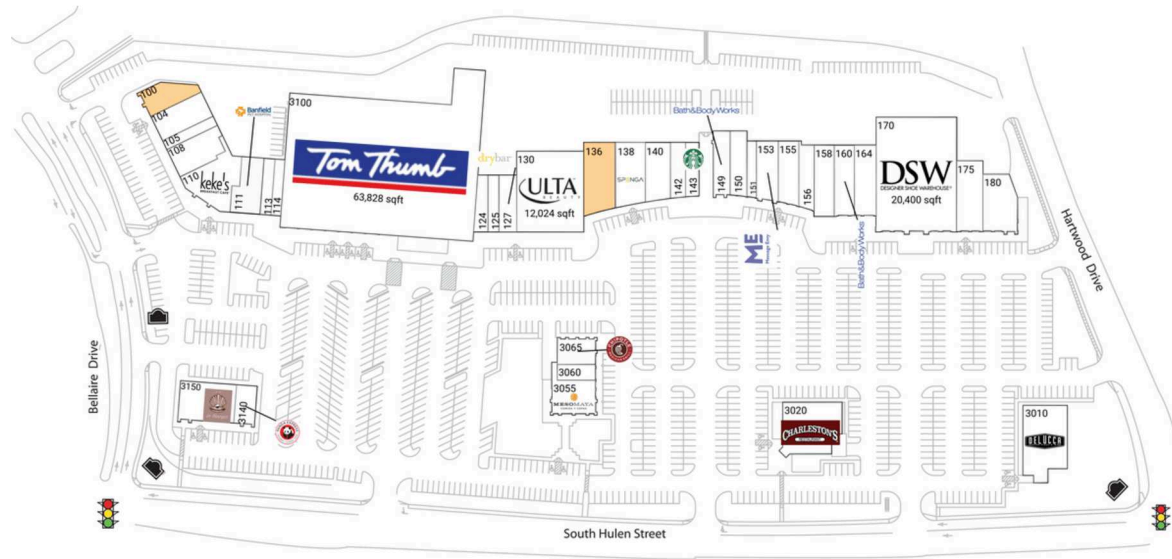

Trinity Commons

Dallas-Fort Worth-Arlington, TX

32.7066, -97.3881

3100 South Hulen Street | Fort Worth, TX 76109-1925

Available Space

100	2,914 SF
136	4,678 SF

Current Retailers

104	MyEyeDr.	3,326 SF
105	Sharkey's Cuts For Kids	1,273 SF
108	Glamour Paws	3,435 SF
110	Keke's Breakfast Cafe	4,974 SF
111	Banfield Pet Hospital	3,052 SF
113	Mathnasium	1,404 SF
114	Great Clips	1,200 SF
124	Pack 'N Mail	1,356 SF
125	GNC	1,280 SF
127	Drybar	2,170 SF
130	Ulta Beauty	12,024 SF
138	SPENGA	4,200 SF
140	Pappagallo & Classiques	3,087 SF
142	Joe's Pizza & Pasta	1,850 SF
143	Starbucks	1,600 SF
149	Bath & Body Works	2,400 SF
150	JARS By Fabio Viviani	2,330 SF
151	Marble Slab Creamery	1,280 SF
153	Massage Envy	2,867 SF
155	Bodybar Pilates	2,716 SF
156	Madison Reed Color Bar	2,339 SF
158	Ft Worth Running Company	3,180 SF
160	Bath & Body Works	3,150 SF
164	European Nail Bar	3,412 SF
170	DSW	20,400 SF
175	Pediatric Urgent Care Center	2,760 SF
180	Frost Bank	5,503 SF
3010	Delucca Gaucho Pizza & Wine	7,093 SF
3020	Charleston's	6,873 SF
3055	Meso Maya Comida Y Copas	3,518 SF
3060	European Wax Center	1,238 SF
3065	Chipotle Mexican Grill	2,244 SF
3100	Tom Thumb	63,828 SF
3140	Panda Express	2,002 SF
3150	Café Margot	4,570 SF