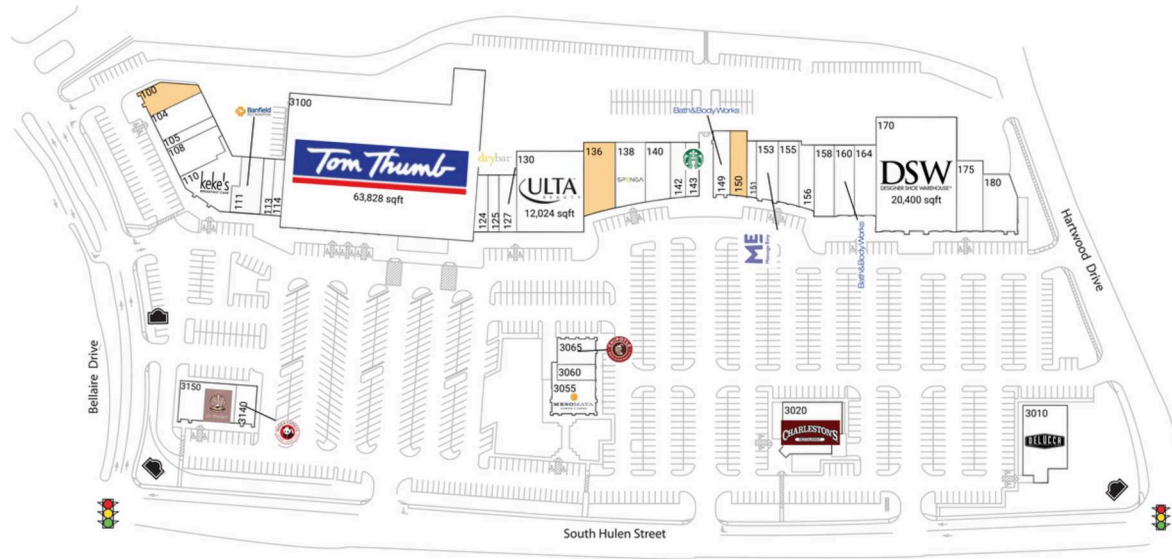

Trinity Commons

Dallas-Fort Worth-Arlington, TX

32.7066, -97.3881
3100 South Hulen Street | Fort Worth, TX 76109-1925

Available Space

100	2,914 SF
136	4,678 SF
150	2,330 SF

Current Retailers

104	MyEyeDr.	3,326 SF
105	Sharkey's Cuts For Kids	1,273 SF
108	Glamour Paws	3,435 SF
110	Keke's Breakfast Cafe	4,974 SF
111	Banfield Pet Hospital	3,052 SF
113	Mathnasium	1,404 SF
114	Great Clips	1,200 SF
124	Pack 'N Mail	1,356 SF
125	GNC	1,280 SF
127	Drybar	2,170 SF
130	Ulta Beauty	12,024 SF
138	SPENGA	4,200 SF
140	Pappagallo & Classiques	3,087 SF
142	Joe's Pizza & Pasta	1,850 SF
143	Starbucks	1,600 SF
149	Bath & Body Works	2,400 SF
151	Marble Slab Creamery	1,280 SF
153	Massage Envy	2,867 SF
155	Bodybar Pilates	2,716 SF
156	Madison Reed Color Bar	2,339 SF
158	Ft Worth Running Company	3,180 SF
160	Bath & Body Works	3,150 SF
164	European Nail Bar	3,412 SF
170	DSW	20,400 SF
175	Pediatric Urgent Care Center	2,760 SF
180	Frost Bank	5,503 SF
3010	Delucca Gaucho Pizza & Wine	7,093 SF
3020	Charleston's	6,873 SF
3055	Meso Maya Comida Y Copas	3,518 SF
3060	European Wax Center	1,238 SF
3065	Chipotle Mexican Grill	2,244 SF
3100	Tom Thumb	63,828 SF
3140	Panda Express	2,002 SF
3150	Café Margot	4,570 SF