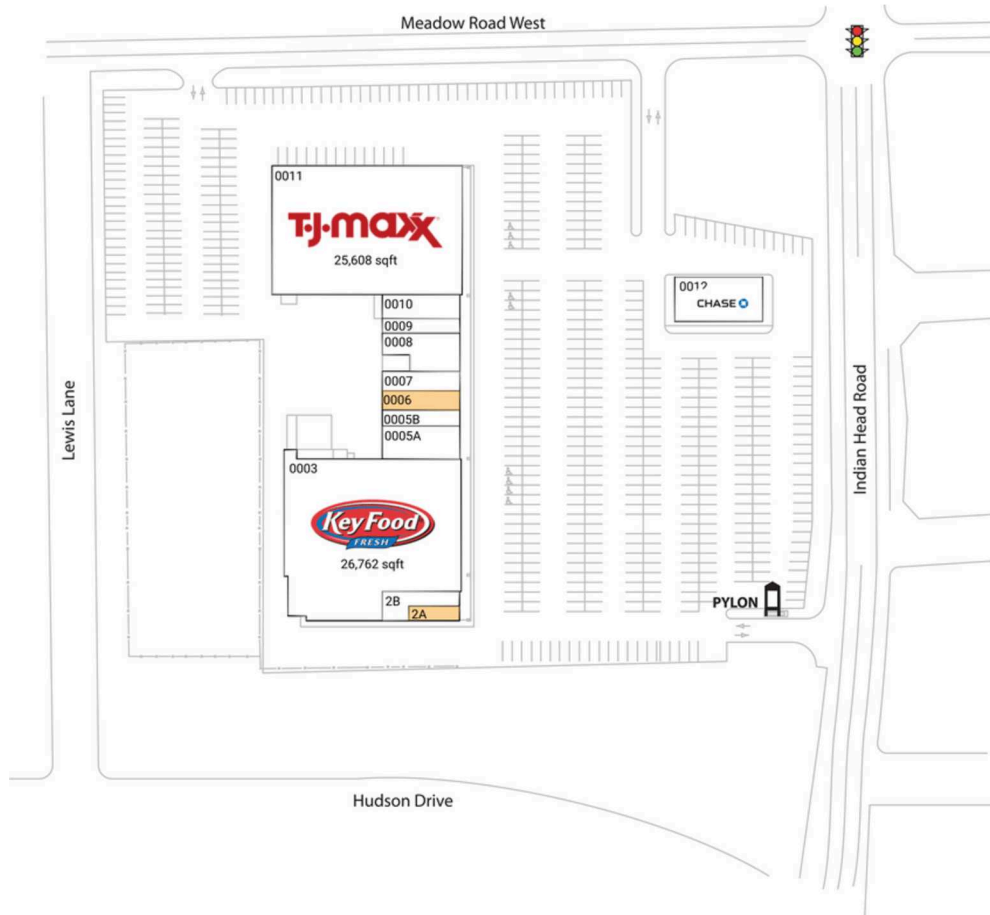

Kings Park Plaza

New York-Newark-Jersey City, NY-NJ-PA

40.8821, -73.2546

38-72 Indian Head Road | Kings Park, NY 11754-3703

Available Space

2A	1,202 SF
0006	1,600 SF

Current Retailers

2B	China Gourmet	1,316 SF
0003	Key Food	26,762 SF
0005A	Kings Park Pharmacy	2,200 SF
0005B	Affinity Nails & Spa, Inc.	1,800 SF
0007	Kings Park Stationery	1,600 SF
0008	Martino's Pizza & Restaurant	2,840 SF
0009	Vasari Salon	1,200 SF
0010	Kings Park Cleaners	2,030 SF
0011	T.J. Maxx	25,608 SF
0012	Chase	4,050 SF