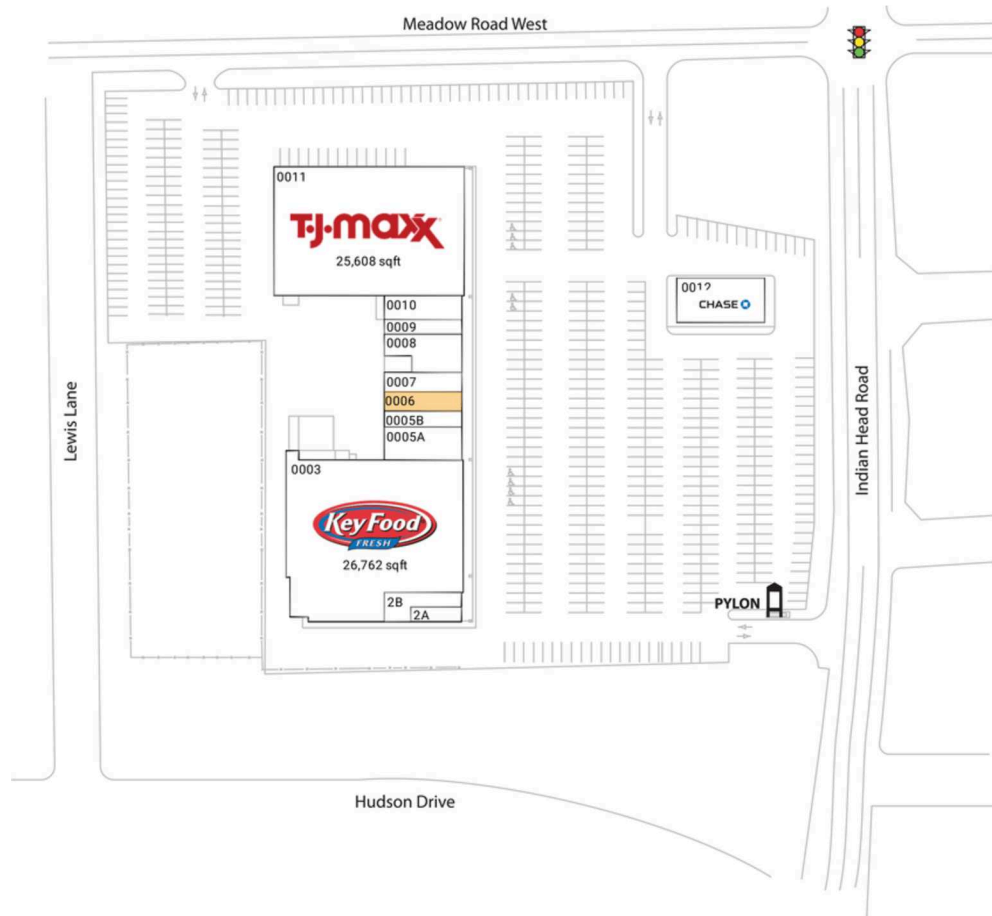

Kings Park Plaza

New York-Newark-Jersey City, NY-NJ-PA

40.8821, -73.2546

38-72 Indian Head Road | Kings Park, NY 11754-3703

Available Space

0006 1,600 SF

Current Retailers

2A	AT&T	1,202 SF
2B	China Gourmet	1,316 SF
0003	Key Food	26,762 SF
0005A	Kings Park Pharmacy	2,200 SF
0005B	Affinity Nails & Spa, Inc.	1,800 SF
0007	Kings Park Stationery	1,600 SF
0008	Martino's Pizza & Restaurant	2,840 SF
0009	Vasari Salon	1,200 SF
0010	Kings Park Cleaners	2,030 SF
0011	T.J. Maxx	25,608 SF
0012	Chase	4,050 SF