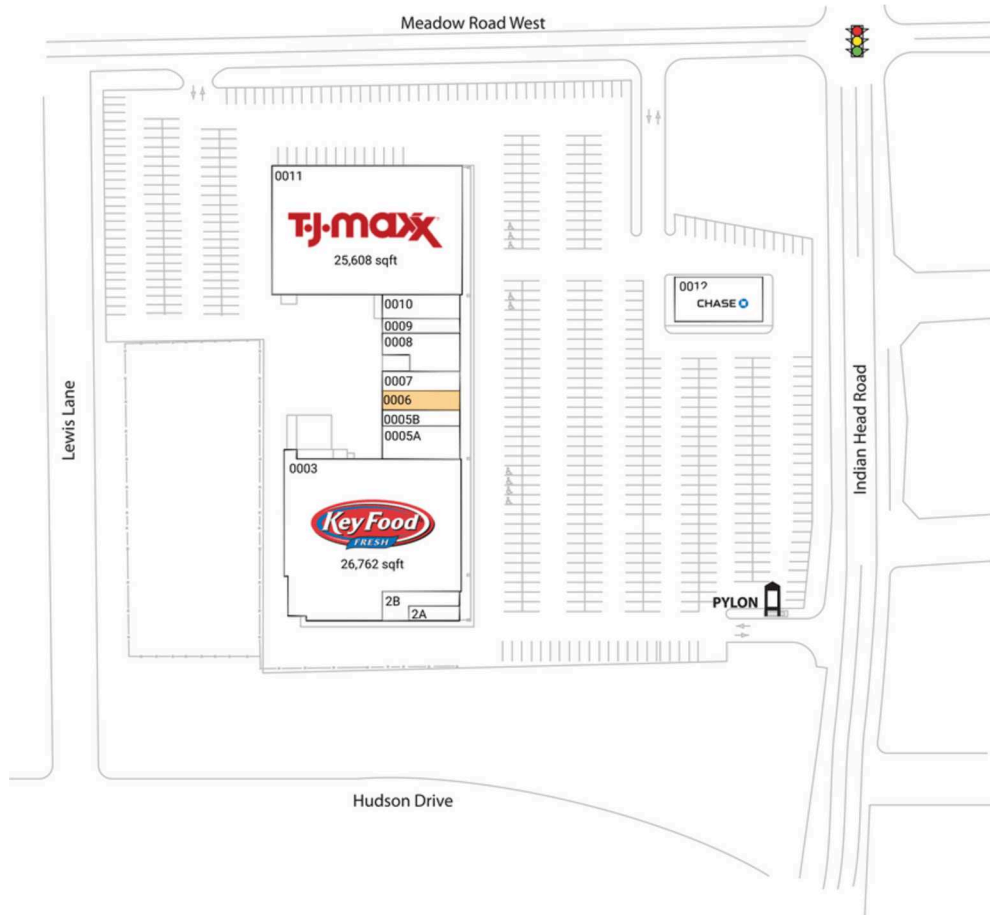

Kings Park Plaza

New York-Newark-Jersey City, NY-NJ-PA

40.8821, -73.2546

38-72 Indian Head Road | Kings Park, NY 11754-3703

Available Space

0006 1,600 SF

Current Retailers

2A	AT&T	1,202 SF
2B	China Gourmet	1,316 SF
0003	Key Food	26,762 SF
0005A	Kings Park Pharmacy	2,200 SF
0005B	Affinity Nails & Spa, Inc.	1,800 SF
0007	Kings Park Stationery	1,600 SF
0008	Martino's Pizza & Restaurant	2,840 SF
0009	Vasari Salon	1,200 SF
0010	Kings Park Cleaners	2,030 SF
0011	T.J. Maxx	25,608 SF
0012	Chase	4,050 SF