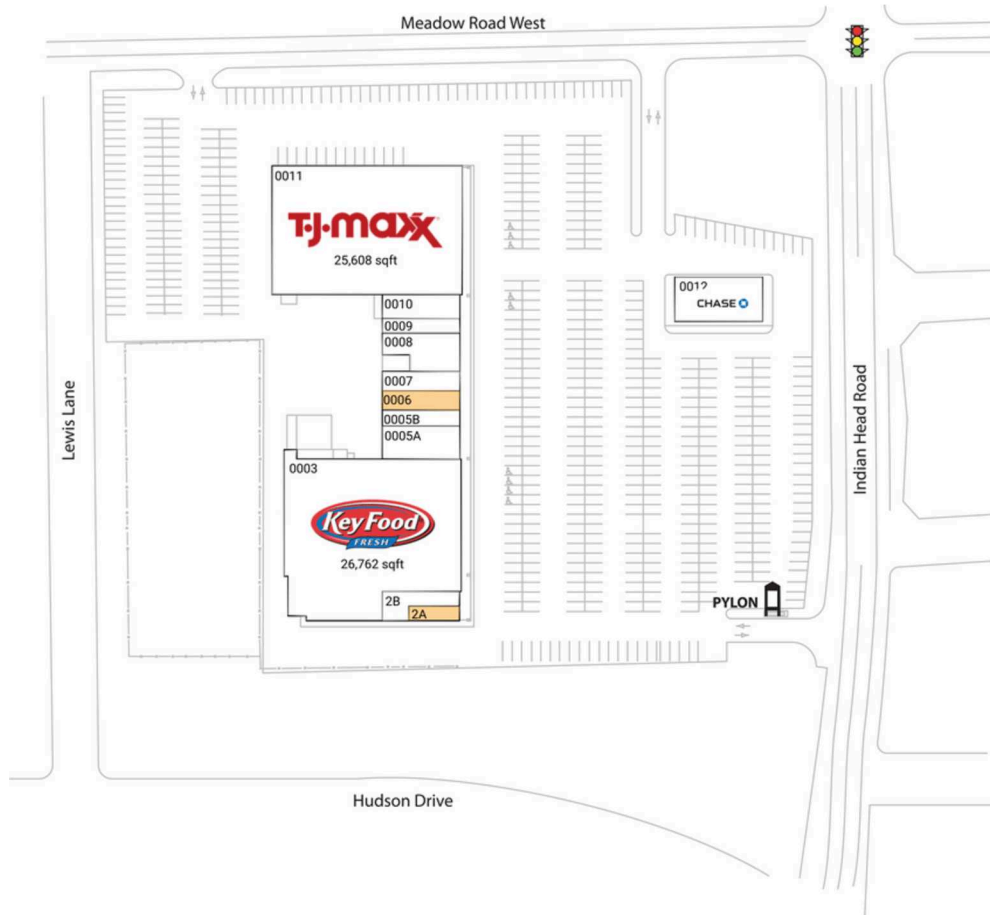

Kings Park Plaza

New York-Newark-Jersey City, NY-NJ

40.8821, -73.2546
38-72 Indian Head Road | Kings Park, NY 11754-3703

N
4110

Available Space

2A	1,202 SF
0006	1,600 SF

Current Retailers

2B	China Gourmet	1,316 SF
0003	Key Food	26,762 SF
0005A	Kings Park Pharmacy	2,200 SF
0005B	Affinity Nails & Spa, Inc.	1,800 SF
0007	Kings Park Stationery	1,600 SF
0008	Martino's Pizza & Restaurant	2,840 SF
0009	Vasari Salon	1,200 SF
0010	Kings Park Cleaners	2,030 SF
0011	T.J. Maxx	25,608 SF
0012	Chase	4,050 SF