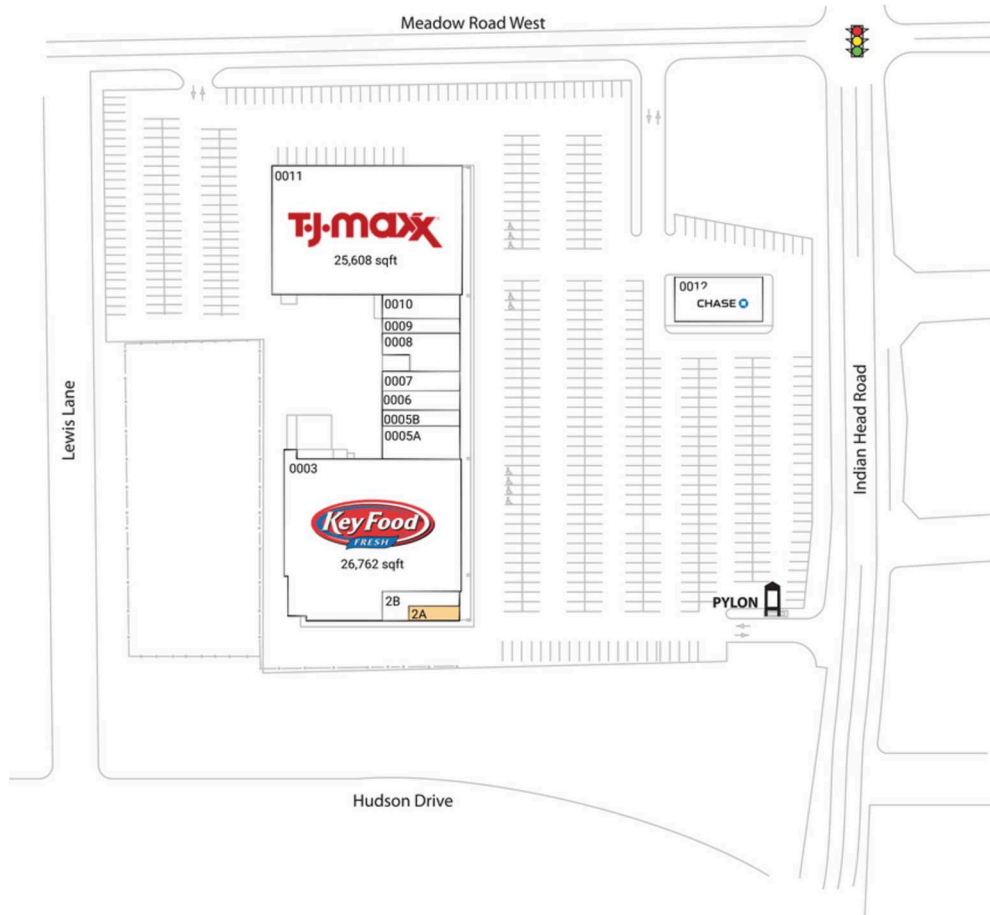

Kings Park Plaza

New York-Newark-Jersey City, NY-NJ

40.8821, -73.2546
38-72 Indian Head Road | Kings Park, NY 11754-3703

Available Space

2A 1,202 SF

Current Retailers

2B	China Gourmet	1,316 SF
0003	Key Food	26,762 SF
0005A	Kings Park Pharmacy	2,200 SF
0005B	Affinity Nails & Spa, Inc.	1,800 SF
0006	Diner Xpress	1,600 SF
0007	Kings Park Stationery	1,600 SF
0008	Martino's Pizza & Restaurant	2,840 SF
0009	Vasari Salon	1,200 SF
0010	Kings Park Cleaners	2,030 SF
0011	T.J. Maxx	25,608 SF
0012	Chase	4,050 SF